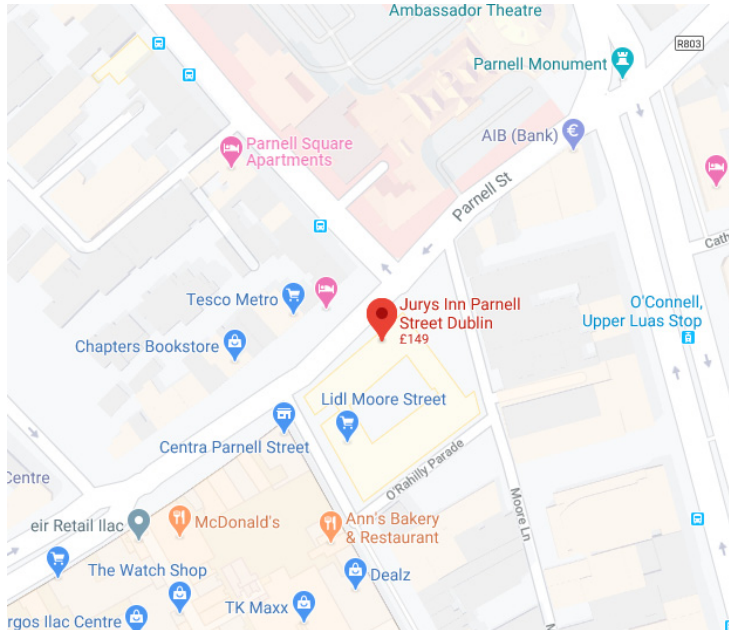

Tutorial Venue Map

Jurys Inn Parnell Street

Parnell Street
Dublin 1
D01 E0H3

Tel: 00 353 1 878 4900

The Actuarial Education Company
on behalf of the Actuarial Profession