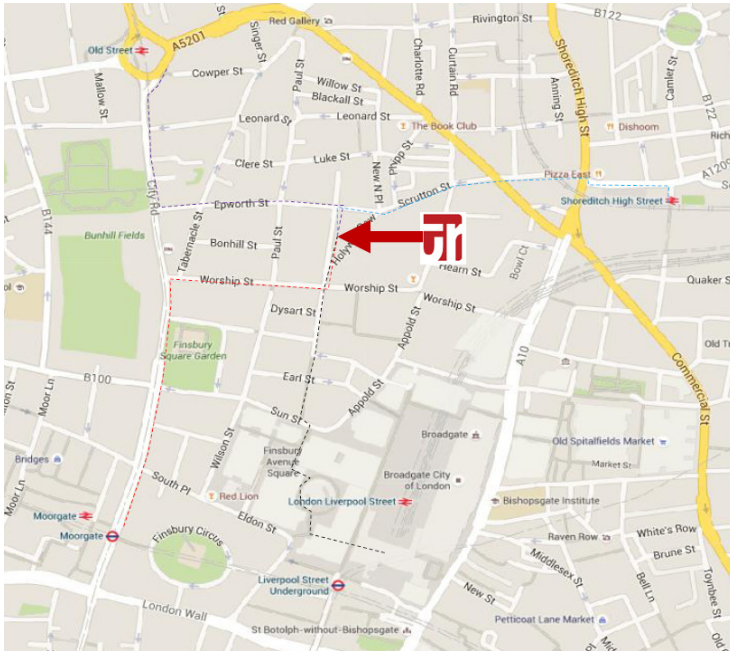

## Tutorial Venue Map

### Training Room Hire Company

70 Clifton Street

London

EC2A 4HB

Tel: 0207 377 5515

The nearest train stations are: Liverpool Street, Moorgate, Old Street and Shoreditch High Street; all between 05 to 10 minutes' walk away.