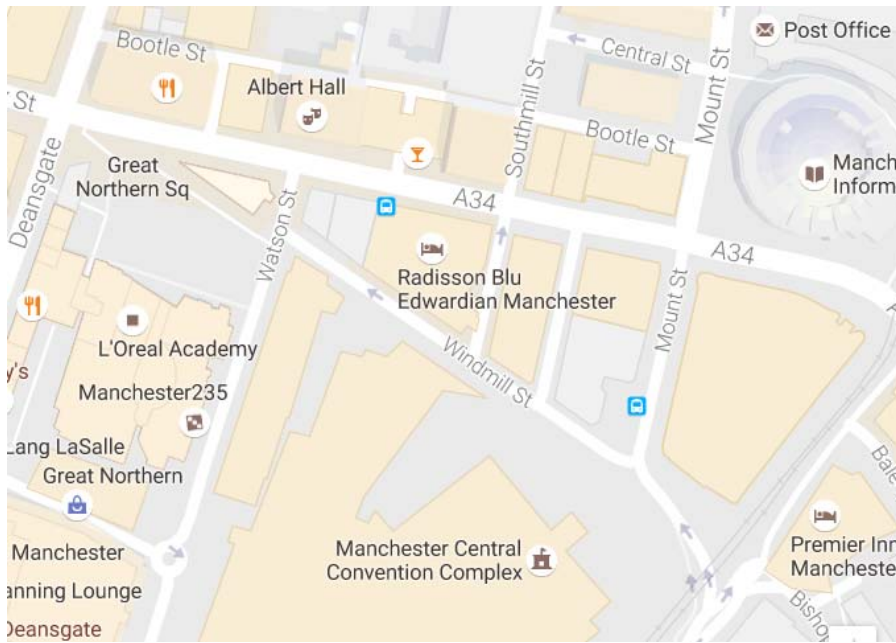

Tutorial Venue Map

Radisson Blu Edwardian Hotel

Peter Street

Manchester

M2 5GP

Tel: 0161 835 9929

The Actuarial Education Company

On behalf of **Institute and Faculty of Actuaries**