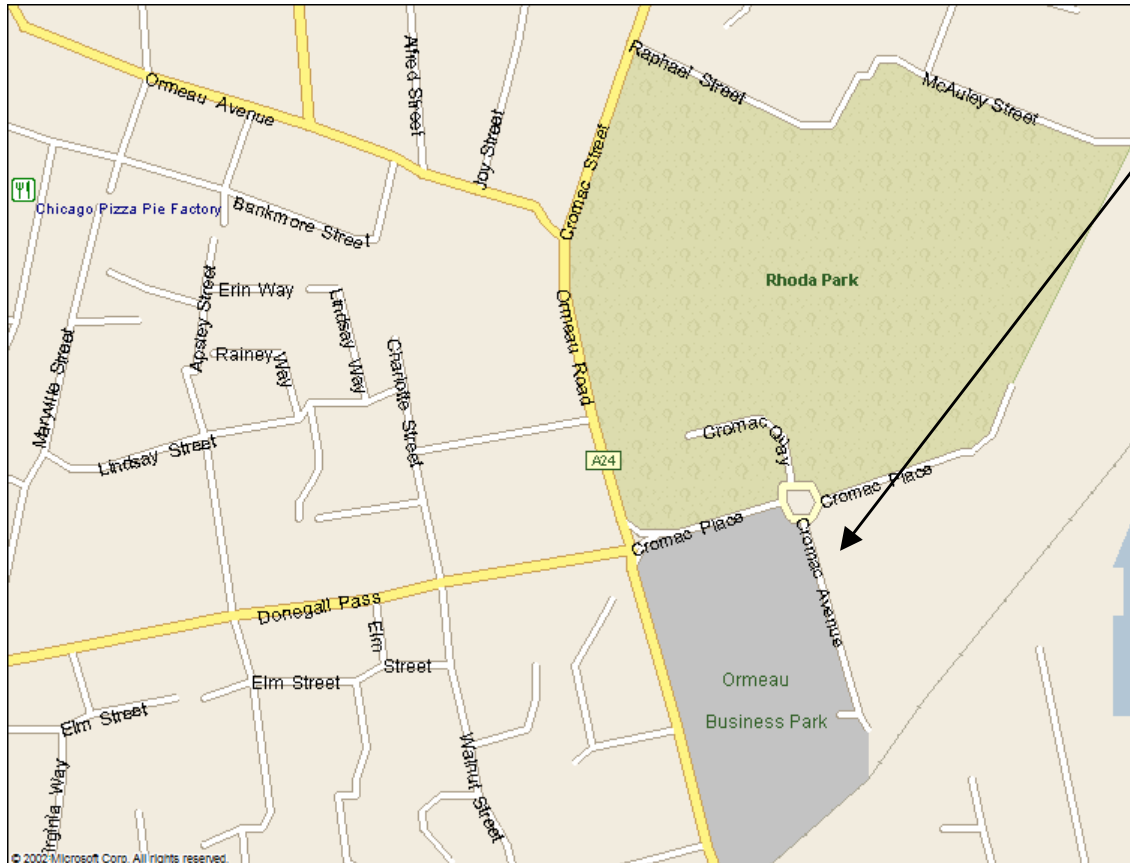

# Tutorial Venue Map

**Radisson Blu Hotel, Belfast**  
3 Cromac Place  
Ormeau Road  
Belfast  
BT7 2JB

*Tel: +44 28 90 434 065*

**The Actuarial Education Company**  
on behalf of the Actuarial Profession