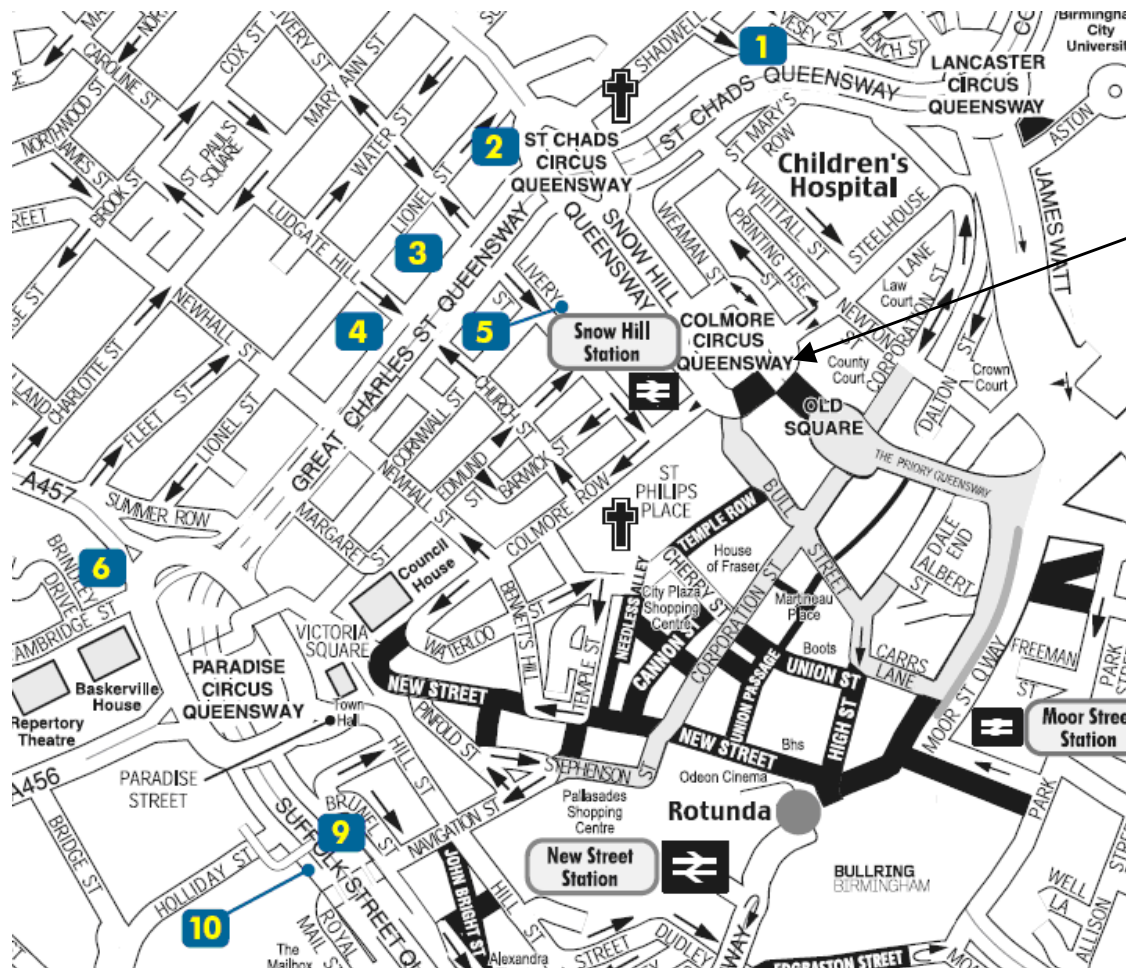

# Tutorial Venue Map

**BPP Birmingham**  
32-34 Colmore Circus  
Birmingham  
B4 6BN

Tel: 0121 2373800

Numbers 1-10 are pay and  
display car parks

**The Actuarial Education Company**  
on behalf of the Actuarial Profession