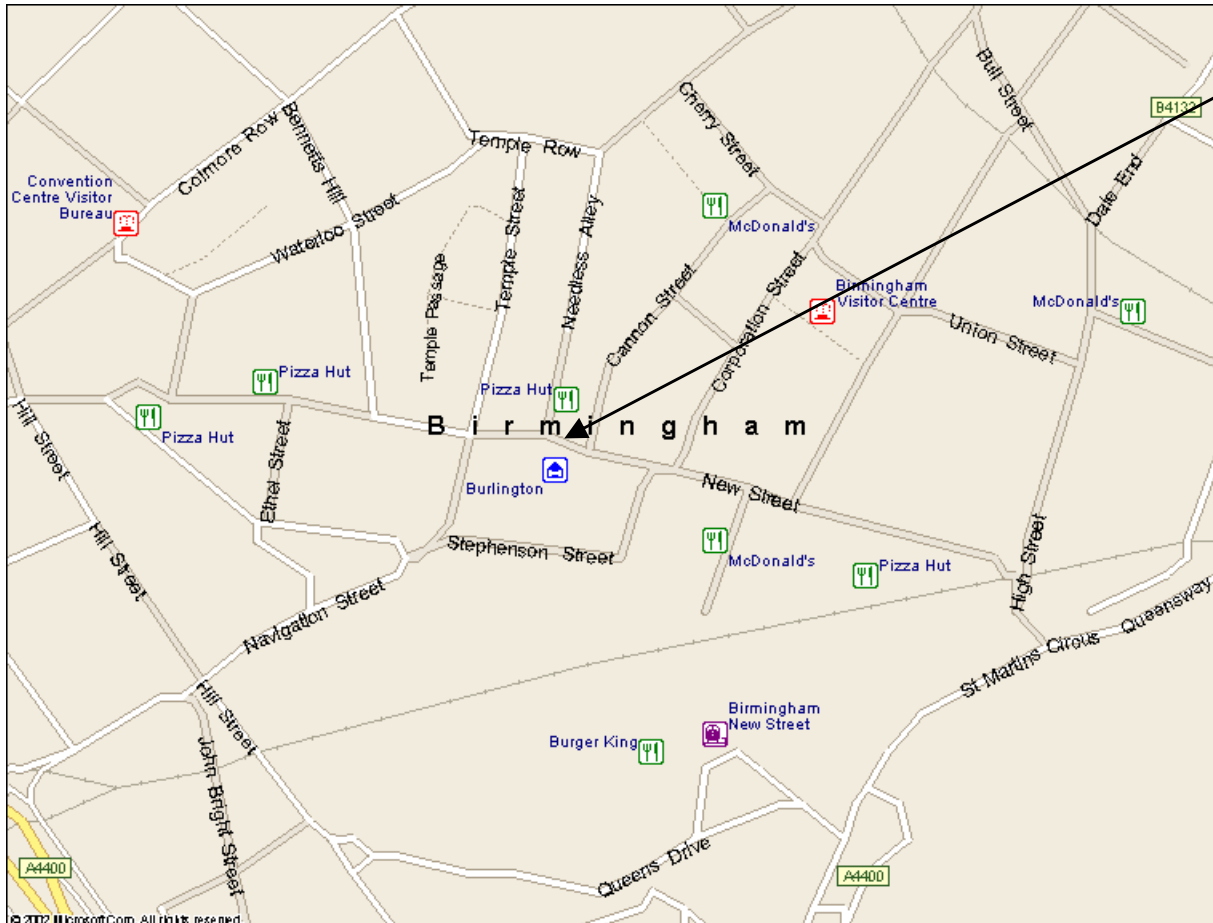

# Tutorial Venue Map

**Burlington Hotel**  
Burlington Arcade  
126 New Street  
Birmingham  
B2 4JQ

Tel: 0844 879 9019

**The Actuarial Education Company**  
on behalf of the Actuarial Profession