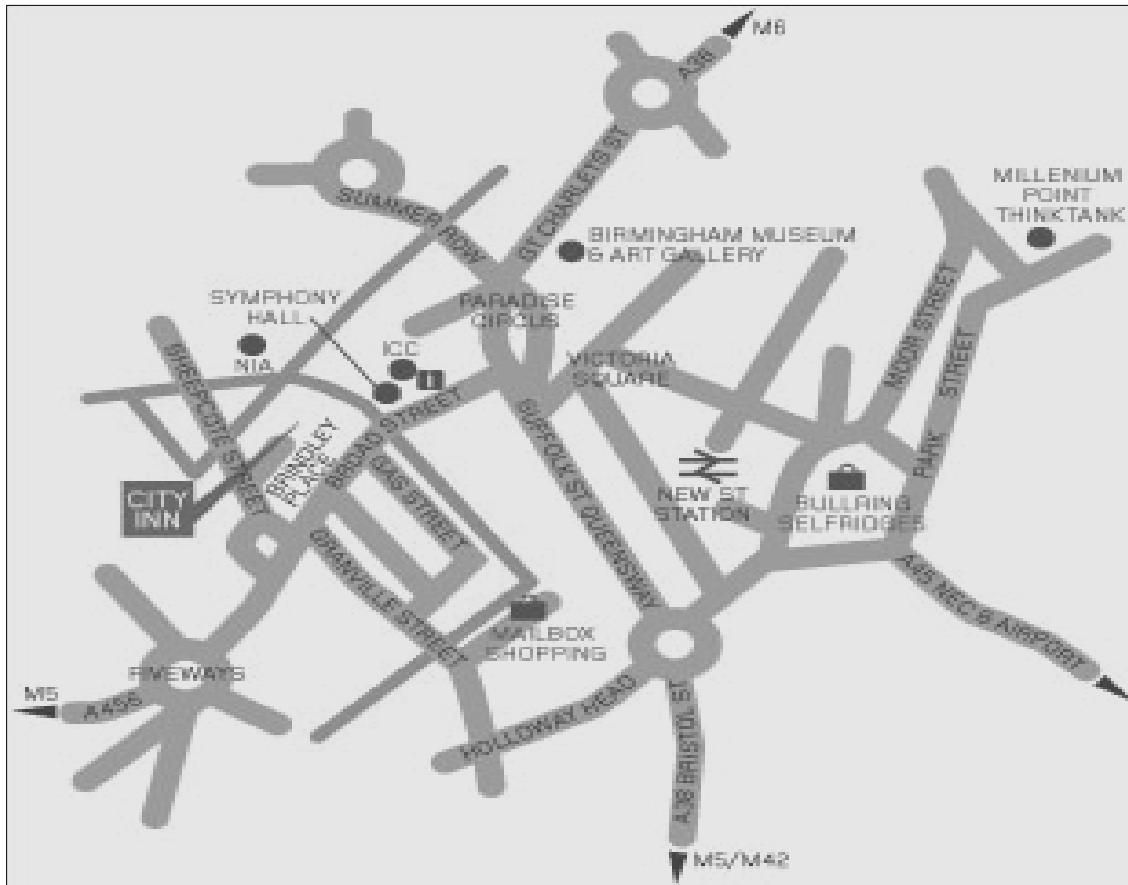

## Tutorial Venue Map

**Hilton Garden Inn**  
1 Brunswick Square  
Brindleyplace  
Birmingham  
B1 2HW

Tel: 0121 643 1003

**The Actuarial Education Company**  
on behalf of the Actuarial Profession