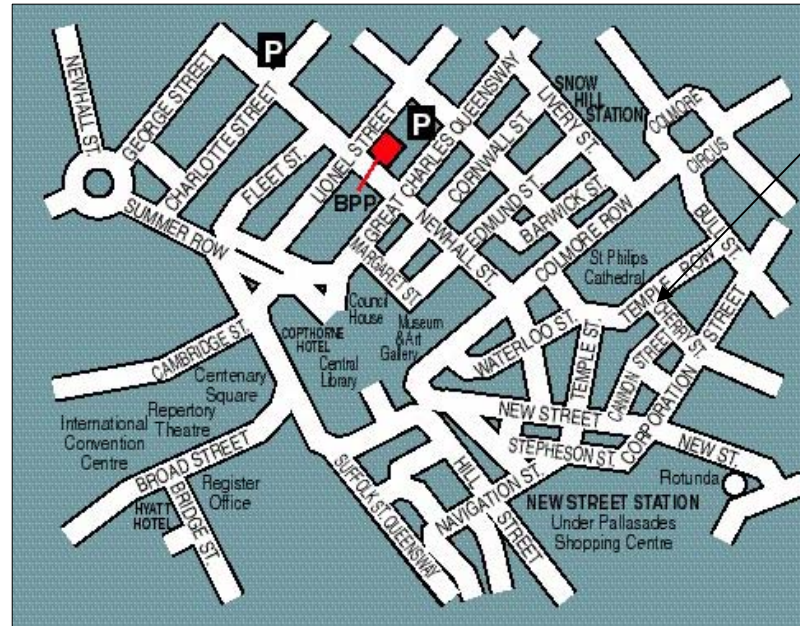

## Tutorial Venue Map

**MWB Business Exchange**  
43 Temple Row  
Birmingham  
B2 5LS

Tel: 0121 237 6000

**The Actuarial Education Company**  
on behalf of the Actuarial Profession