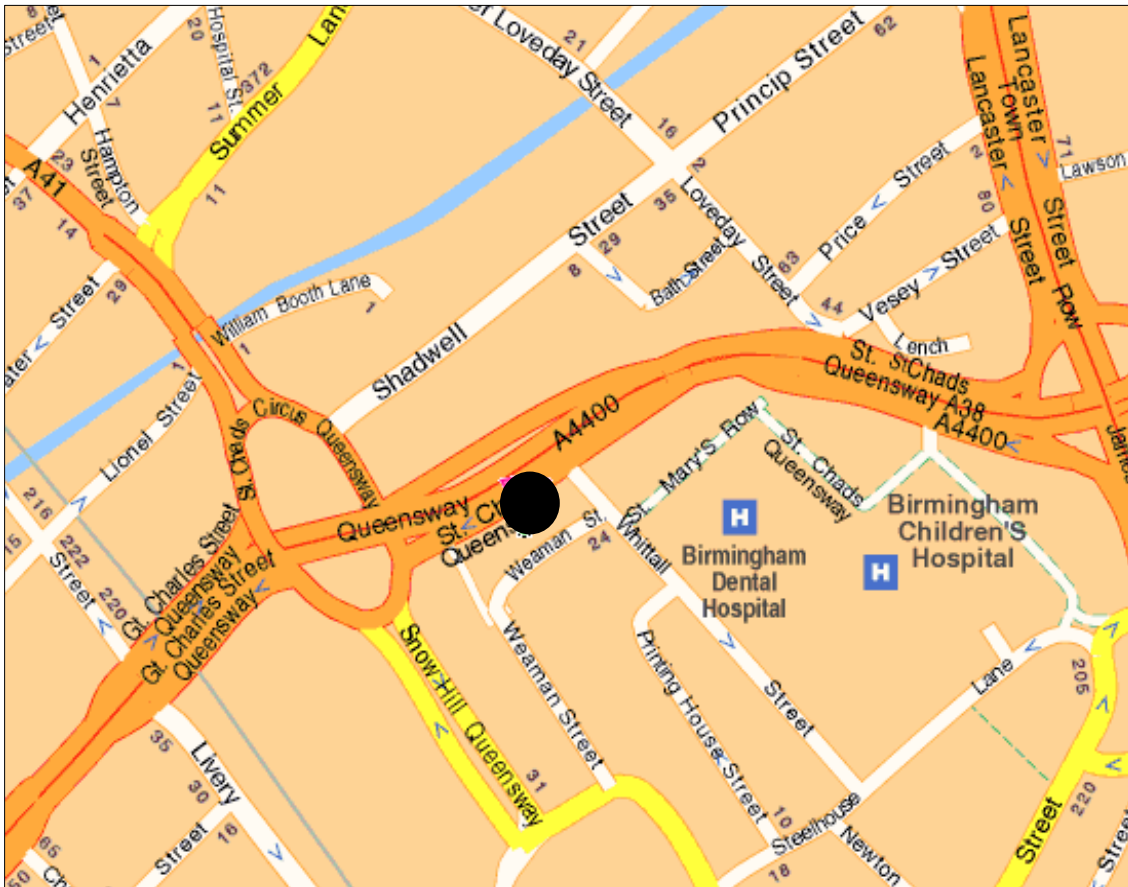

Tutorial Venue Map

Thistle Birmingham City
St. Chad's
Queensway
Birmingham
B4 6HY

Tel: 0871 376 9005

The Actuarial Education Company
on behalf of the Actuarial Profession