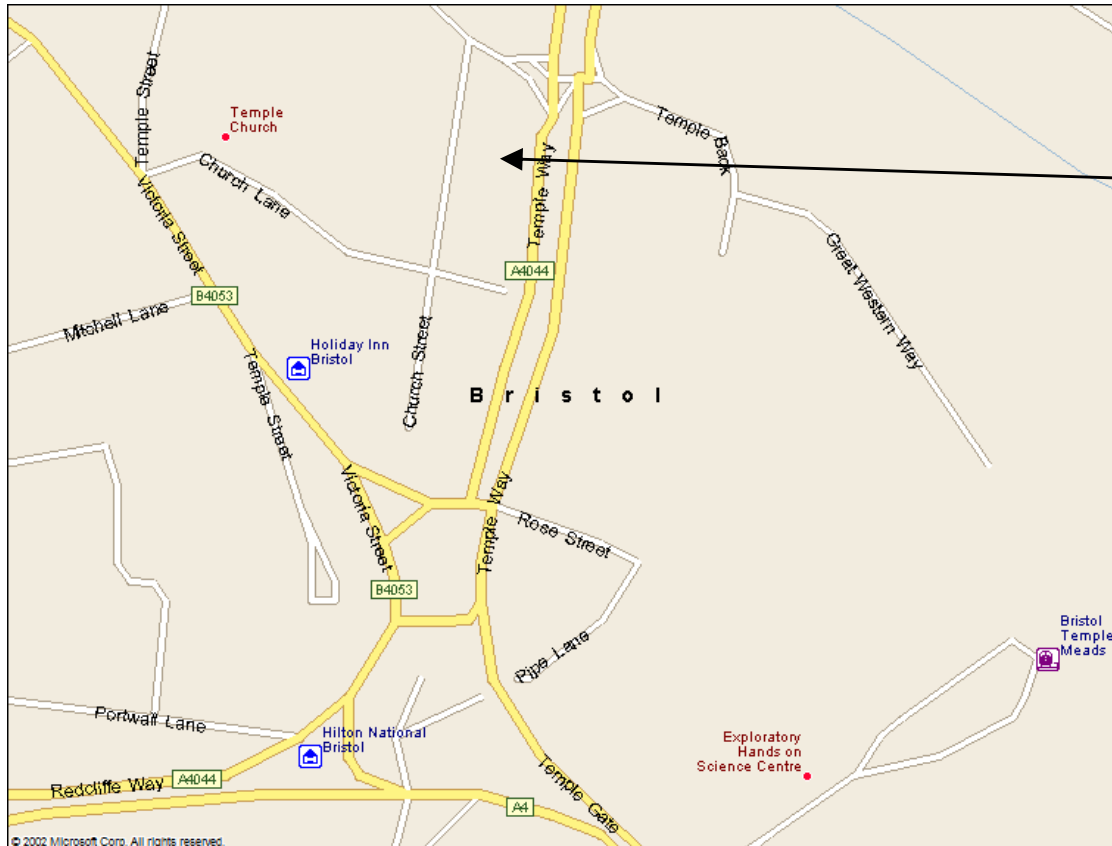

# Tutorial Venue Map

**Mint Hotel Bristol**  
Temple Way  
Bristol  
BS1 6BF

Tel: 0117 925 1001

**The Actuarial Education Company**  
on behalf of the Actuarial Profession