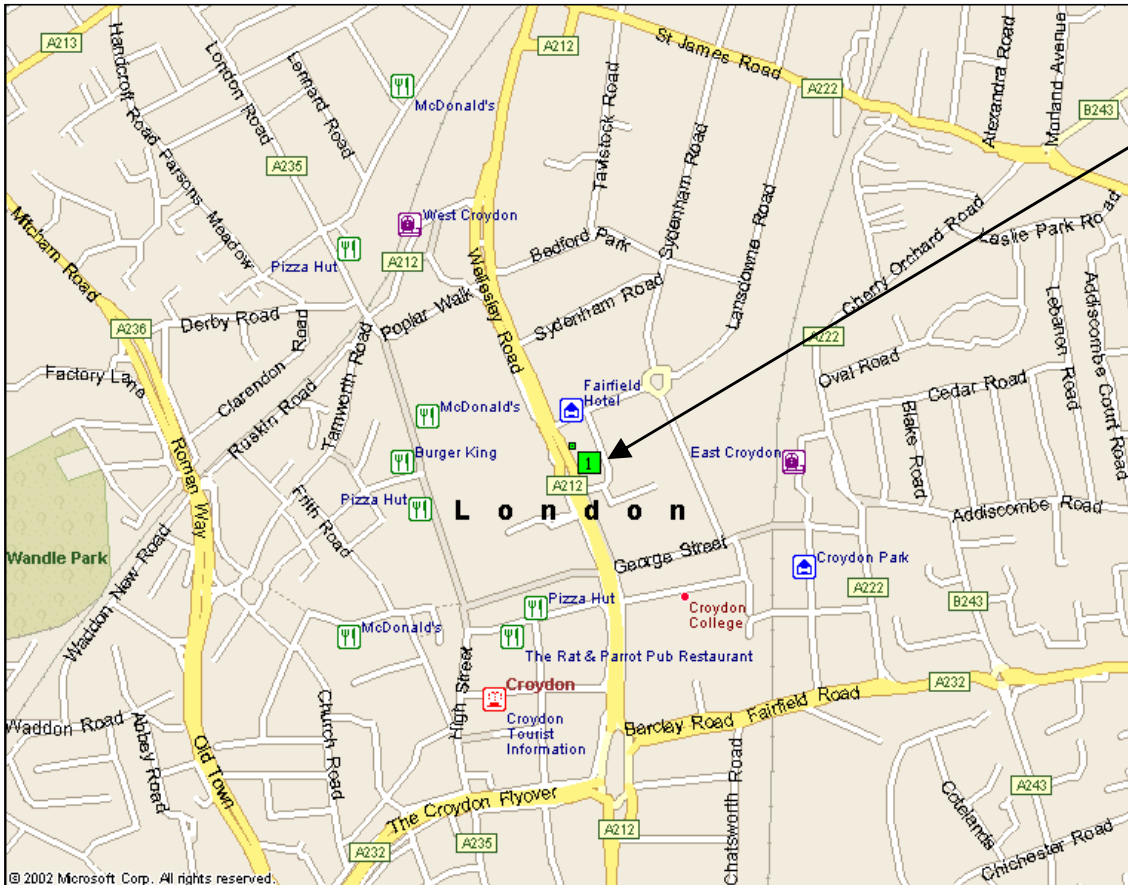

# Tutorial Venue Map

Jury's Inn Croydon  
Wellesley Road  
Croydon  
Surrey  
CR0 9XY

Tel: 0208 448 6000

**The Actuarial Education Company**  
on behalf of the Actuarial Profession