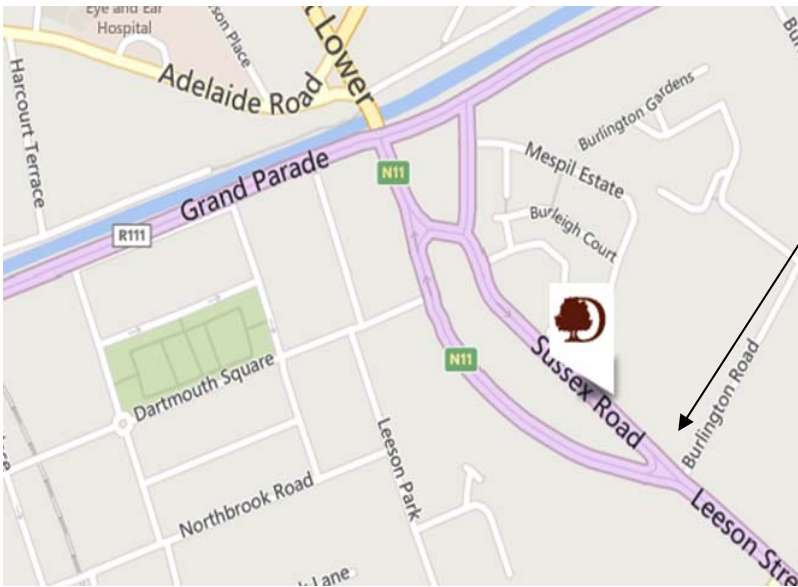

Tutorial Venue Map

Double tree by Hilton Hotel

Upper Leeson Street

Dublin 4

Ireland

Tel: 00 353 | 6185600

The Actuarial Education Company

On behalf of **Institute and Faculty of Actuaries**