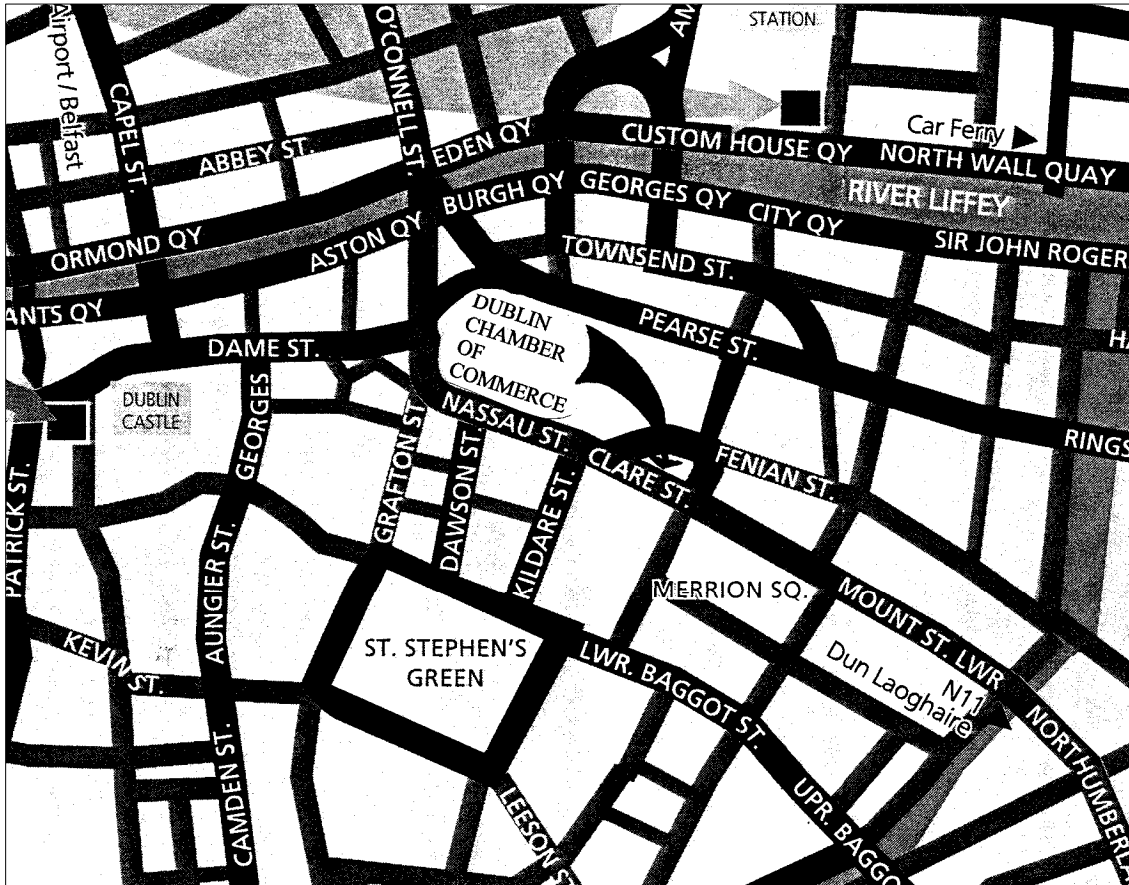

Tutorial Venue Map

Dublin Chamber of Commerce
7 Clare Street
Dublin 2

Tel: 00 353 1 644 7200

The Actuarial Education Company
on behalf of the Actuarial Profession