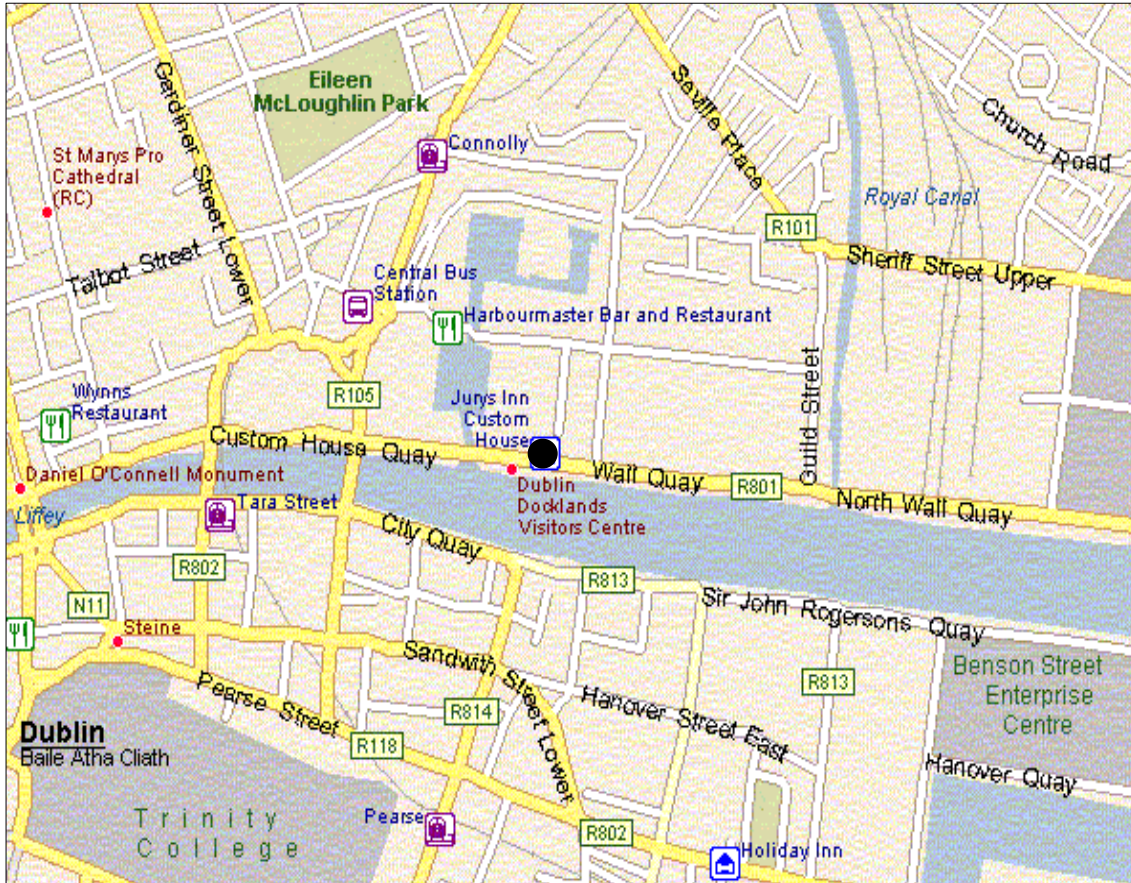

Tutorial Venue Map

Jurys Inn Custom House
Custom House Quay
Dublin 1

Tel: 00 353 1 607 5000

The Actuarial Education Company
on behalf of the Actuarial Profession