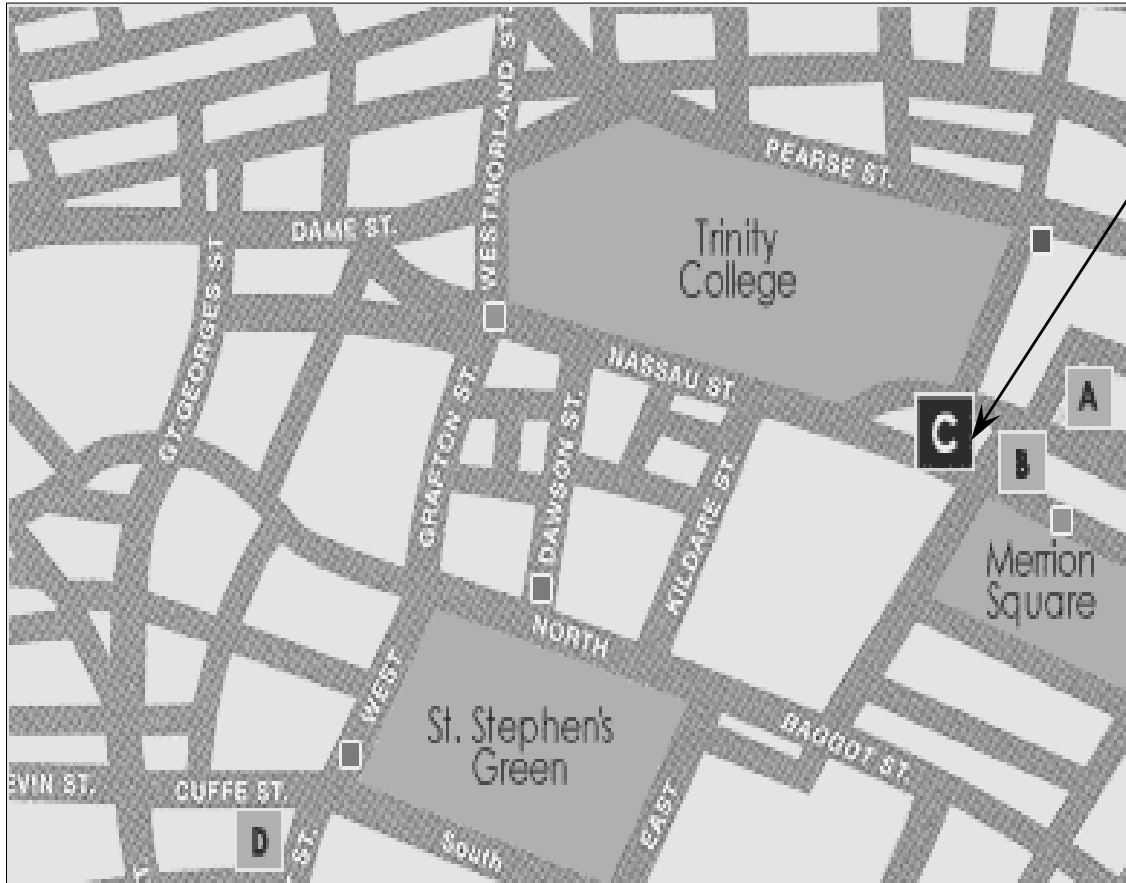

Tutorial Venue Map

The Mont Clare Hotel
Merrion Square
Dublin 2

Tel: 00 353 1 607 3900 (this is not a direct dial number, you need to specify the Mont Clare Hotel and you will be transferred).

The Actuarial Education Company
on behalf of the Actuarial Profession