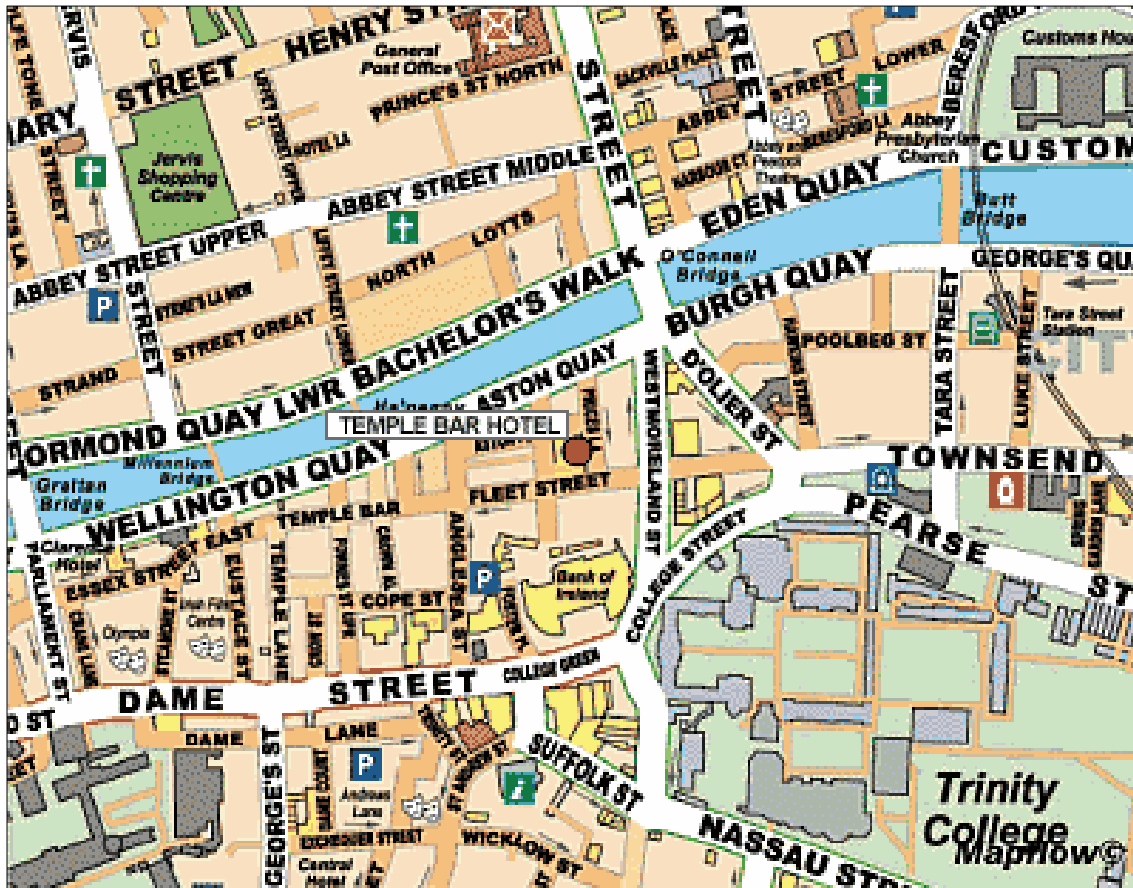

Tutorial Venue Map

Temple Bar Hotel

Fleet Street

Dublin 2

Tel: 00 353 1 677 3333

The Actuarial Education Company

on behalf of the Actuarial Profession