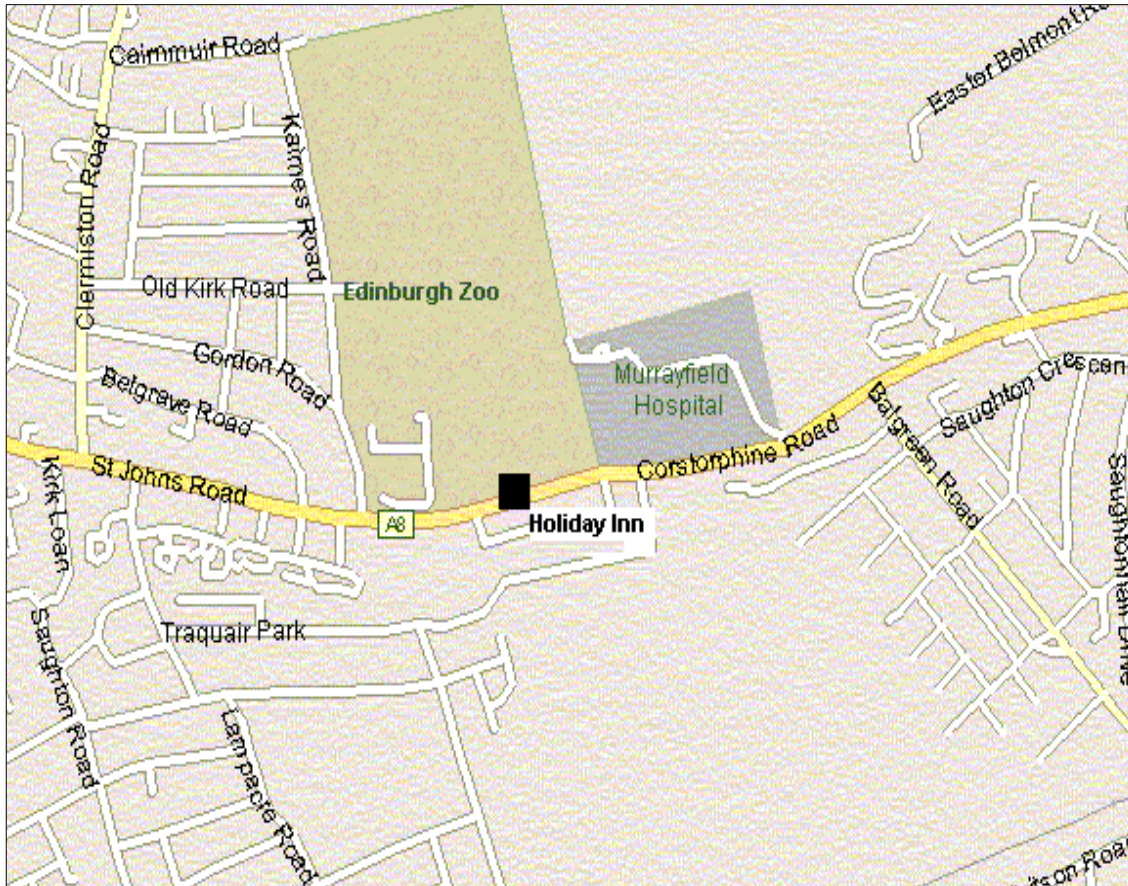

Tutorial Venue Map

Holiday Inn Edinburgh
Corstorphine Road
Edinburgh
EH12 6UA

Tel: 0871 942 9026

The Actuarial Education Company
on behalf of the Actuarial Profession