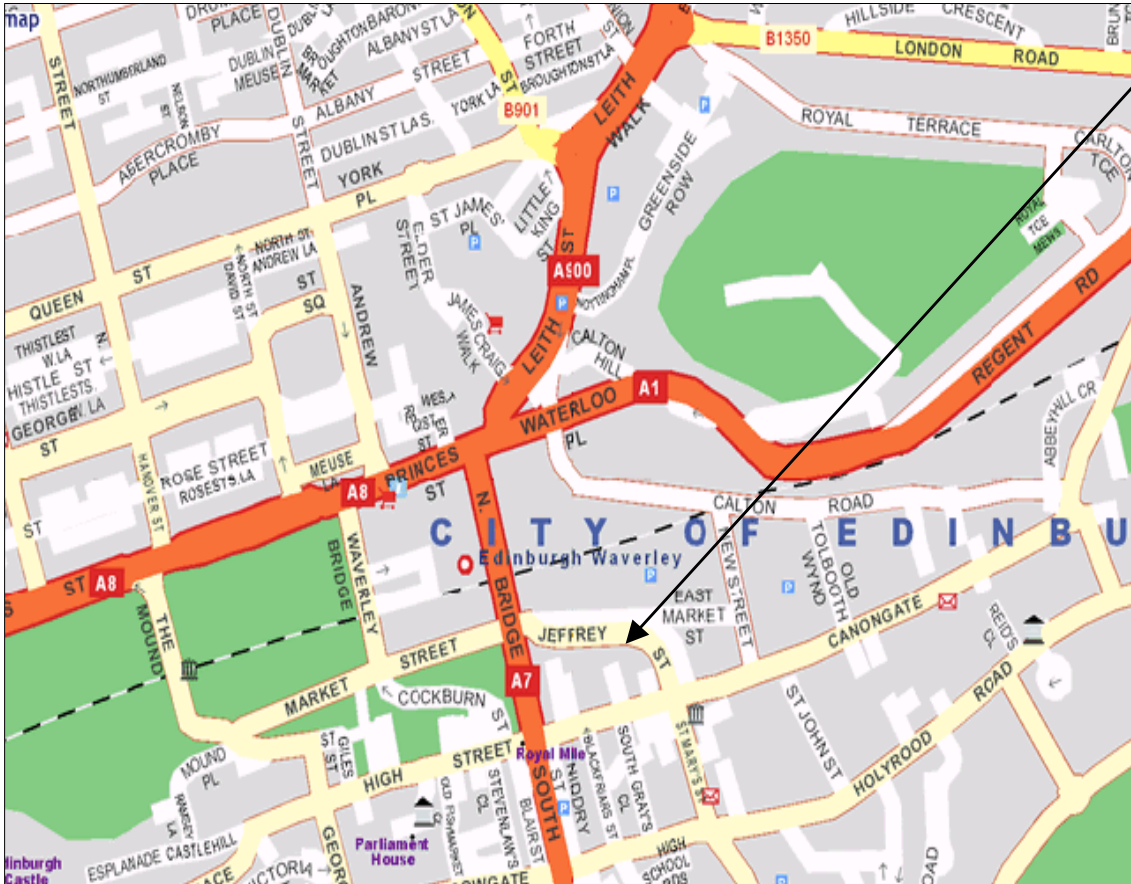

Tutorial Venue Map

Jurys Inn Edinburgh
43 Jeffrey Street
Edinburgh
EH1 1DH

Tel: 0131 200 3300

The Actuarial Education Company
on behalf of the Actuarial Profession