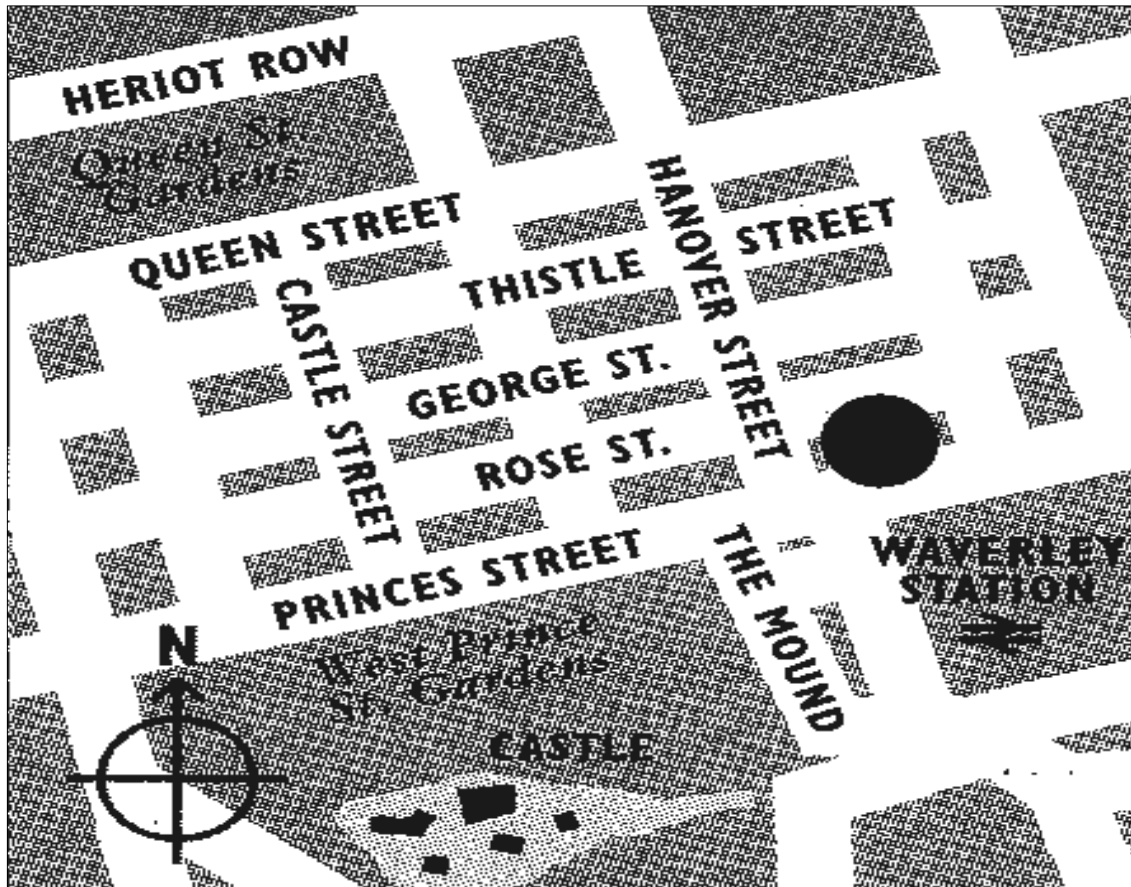

Tutorial Venue Map

Mercure Princes Street Hotel
53 Princes Street
Edinburgh
EH2 2DG

Tel: 0131 225 7161

The Actuarial Education Company
on behalf of the Actuarial Profession