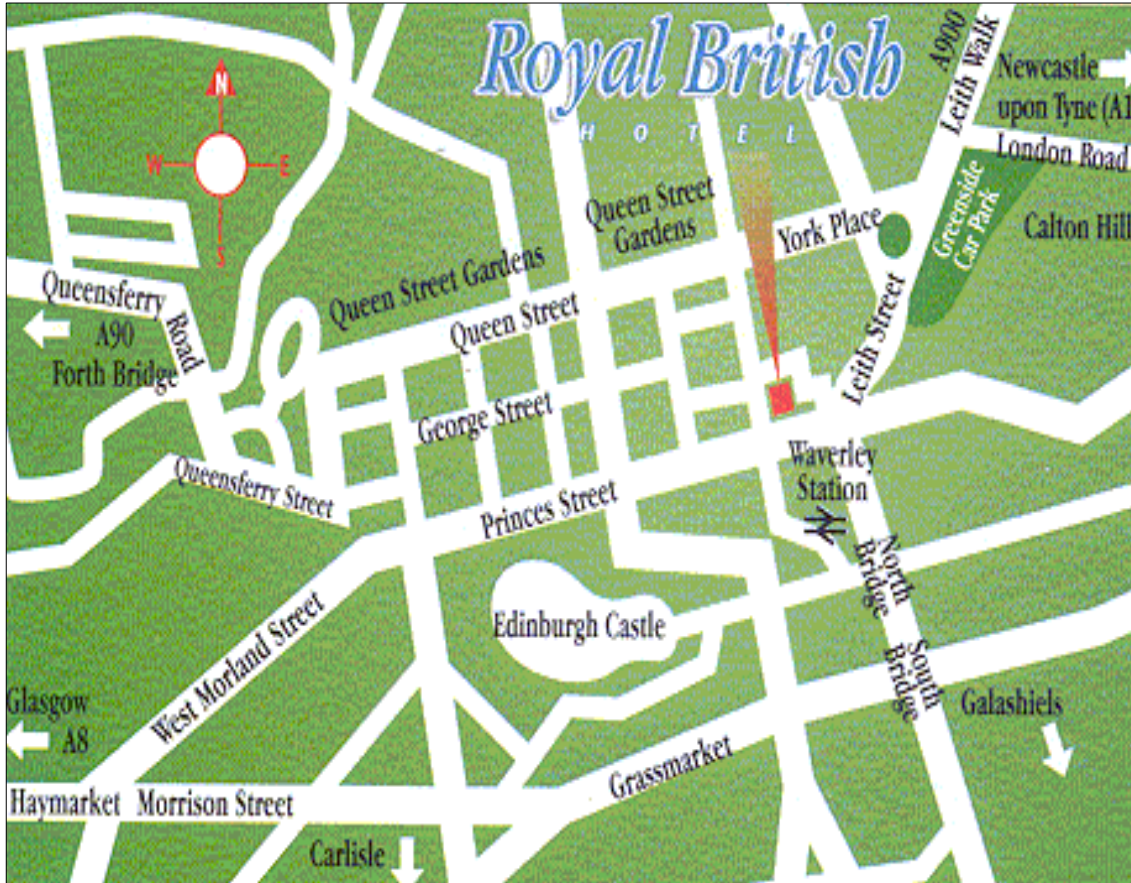

Tutorial Venue Map

Royal British Hotel
20 Princes Street
Edinburgh
EH2 2AN

Tel: 0131 556 4901

The Actuarial Education Company
on behalf of the Actuarial Profession