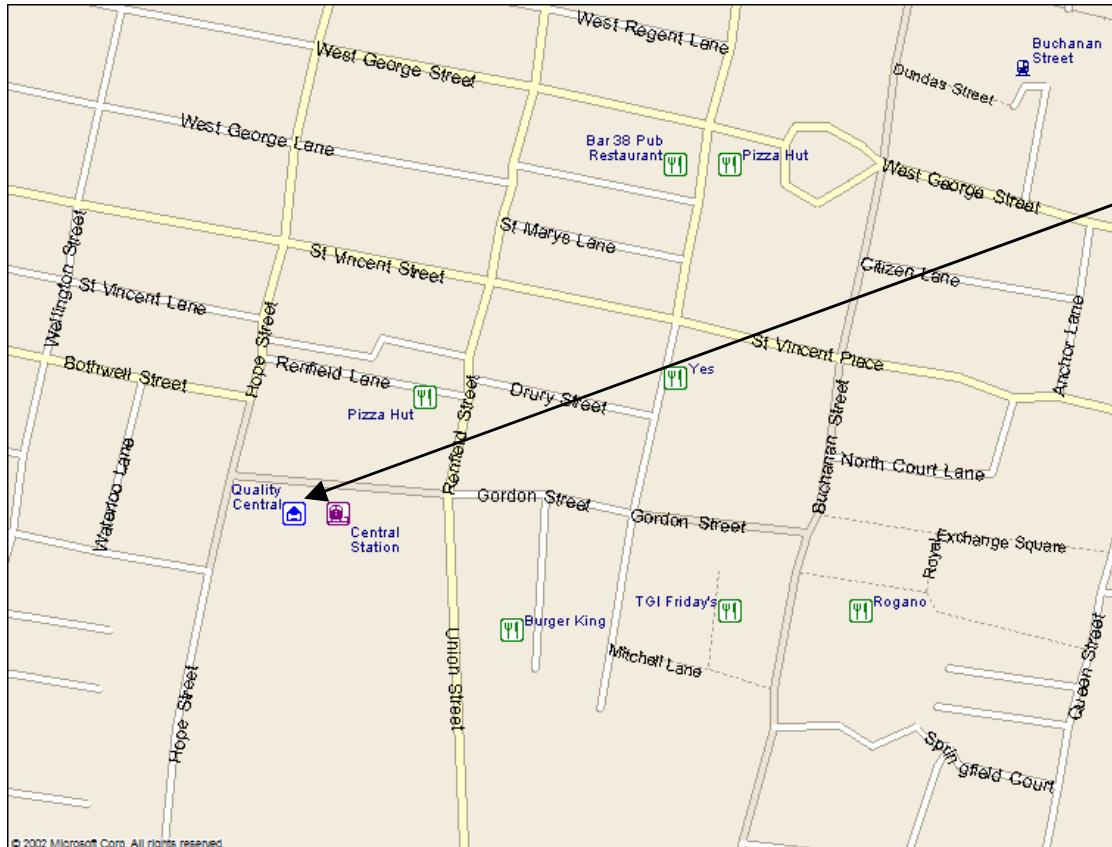

Tutorial Venue Map

The Grand Central Hotel
Gordon Street
Glasgow
G1 3SF

Tel: 0141 2403731

The Actuarial Education Company
on behalf of the Actuarial Profession