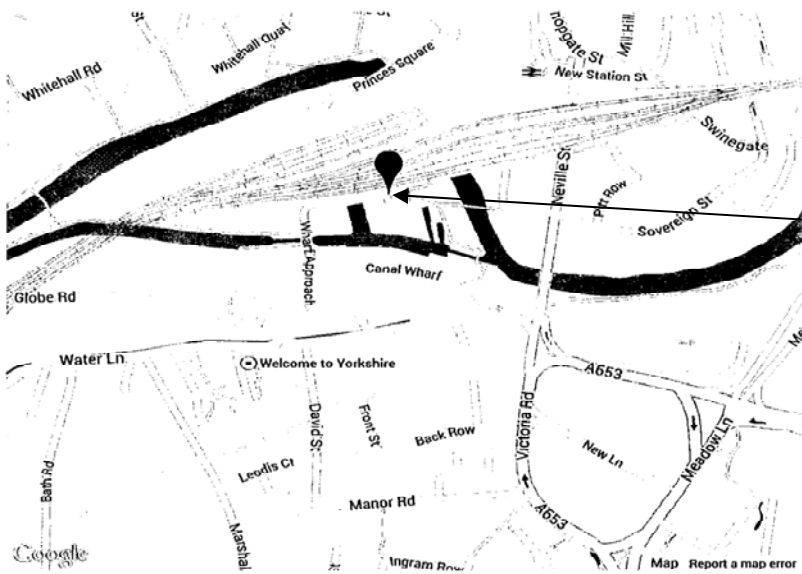

Tutorial Venue Map

**Doubletree
Hotel**
Granary Wharf
2 Wharf Approach
Leeds
LS1 4BR

0113 2411 000

The Actuarial Education Company
On behalf of Institute and Faculty of Actuaries