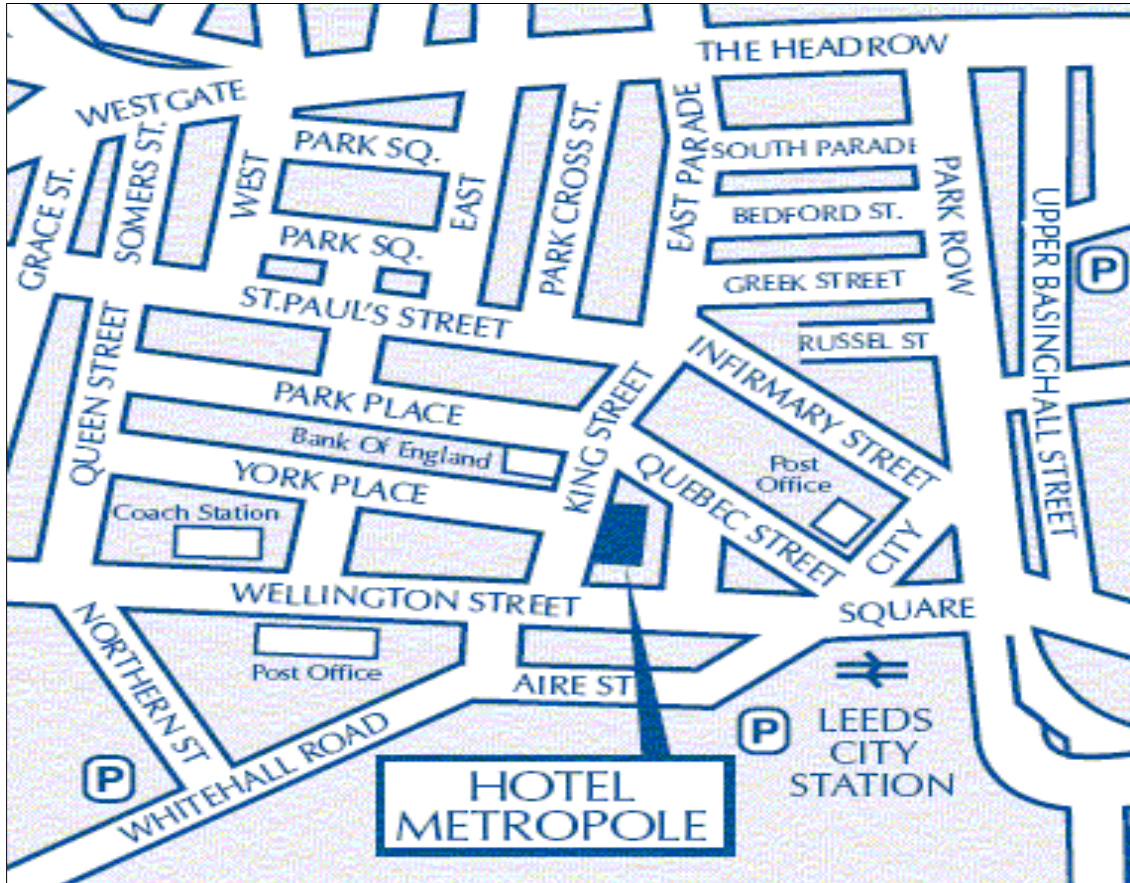

Tutorial Venue Map

Metropole Hotel Leeds (The Met)

King Street

Leeds

LS1 2HQ

Tel: 0113 245 0841

The Actuarial Education Company

on behalf of the Actuarial Profession