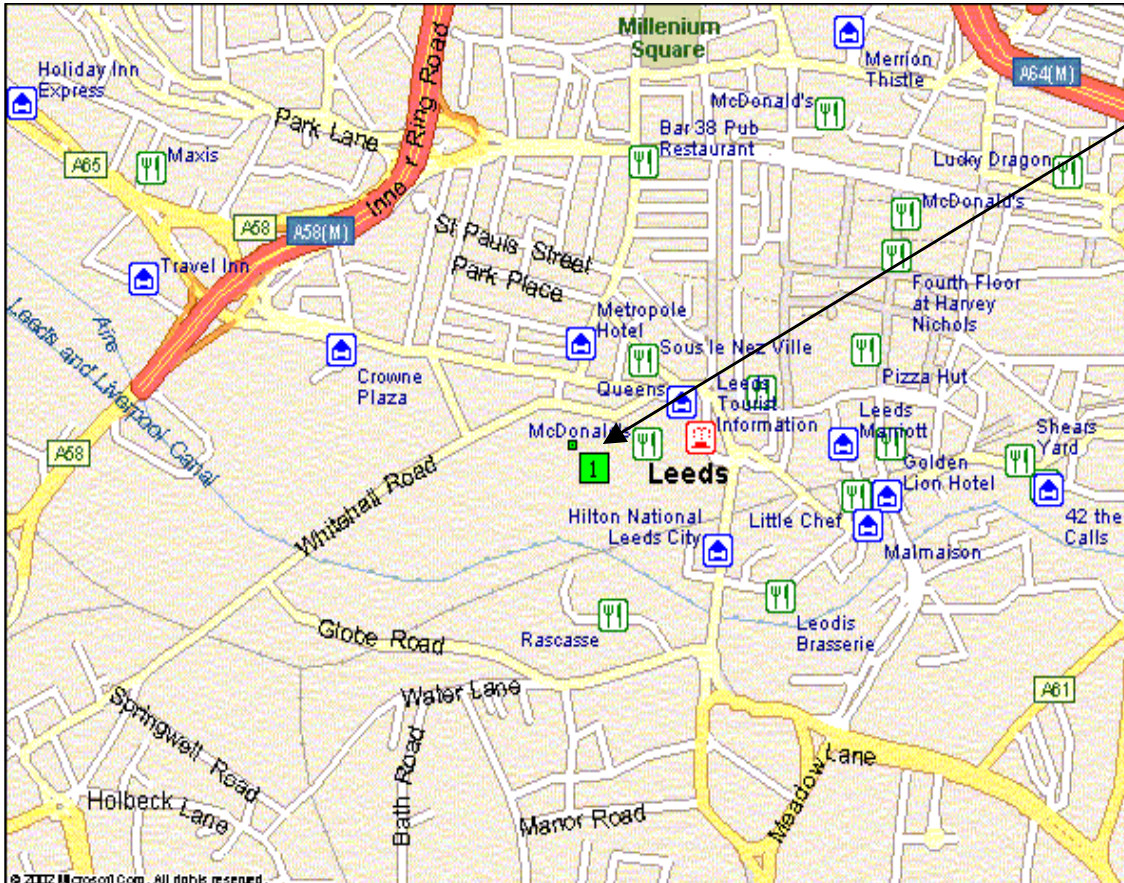

Tutorial Venue Map

Novotel Leeds Centre
4 Whitehall Quay
Leeds
LS1 4HR

Tel: 0113 224 0715

The Actuarial Education Company
on behalf of the Actuarial Profession