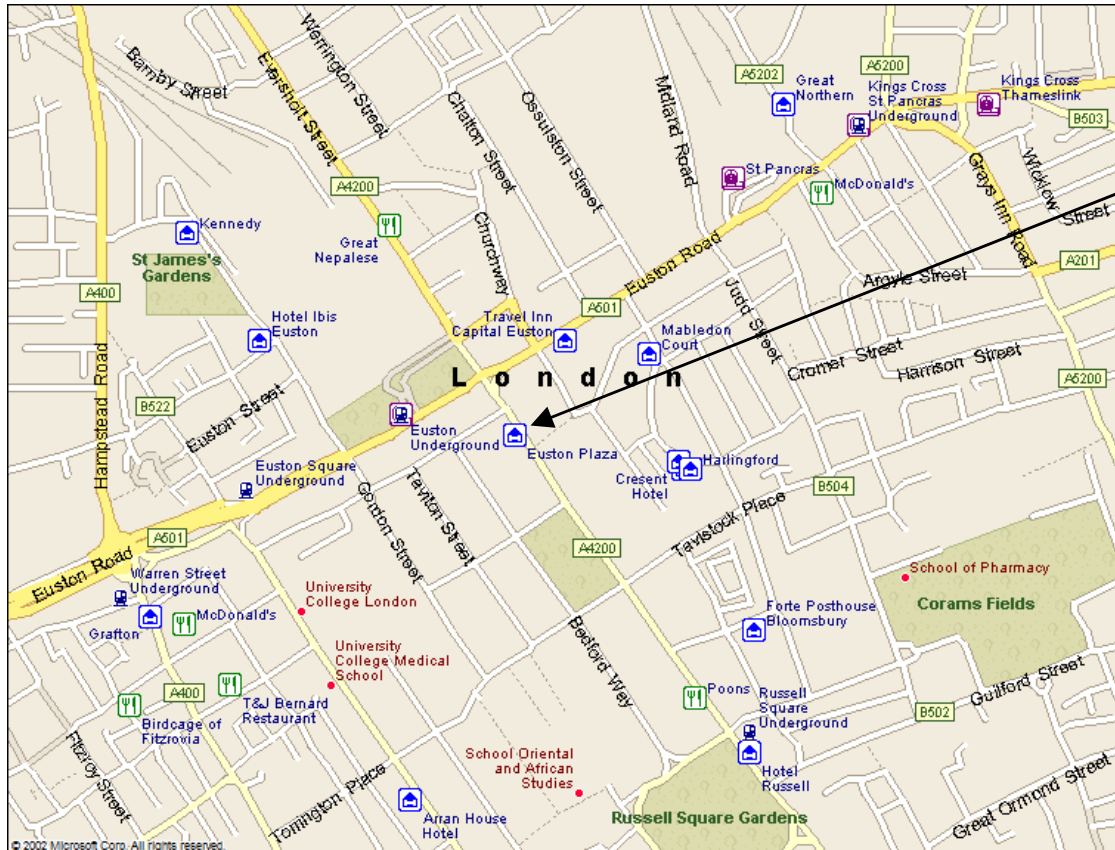

Tutorial Venue Map

**Ambassadors Hotel in
Bloomsbury**
12 Upper Woburn Place
London
WC1H 0HX

Tel: 0207 387 1456

The Actuarial Education Company
on behalf of the Actuarial Profession