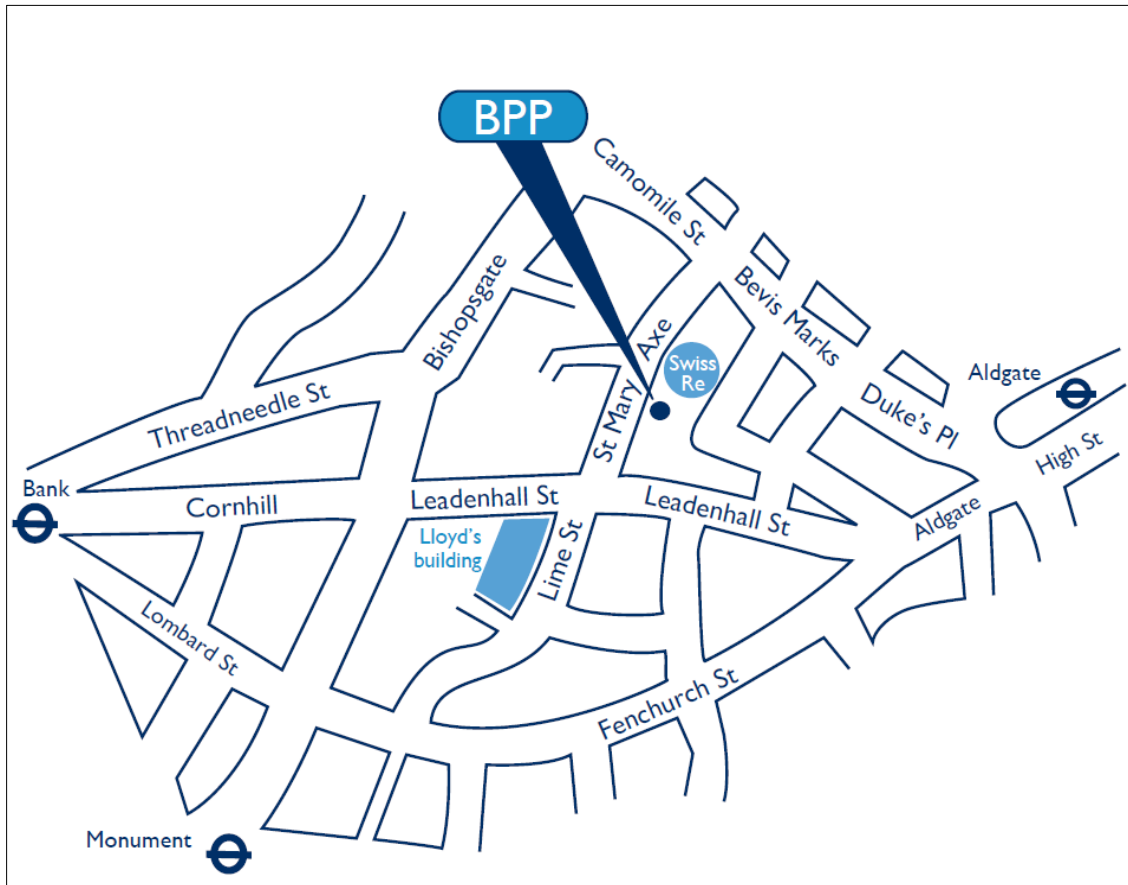

Tutorial Venue Map

BPP Business School
2 St Mary Axe
London
EC3A 8BF

Tel: 0207 633 4747

Nearest Underground:
Bank - Central line/DLR
Monument - Circle and District lines
Aldgate - Metropolitan line

The Actuarial Education Company
on behalf of the Actuarial Profession