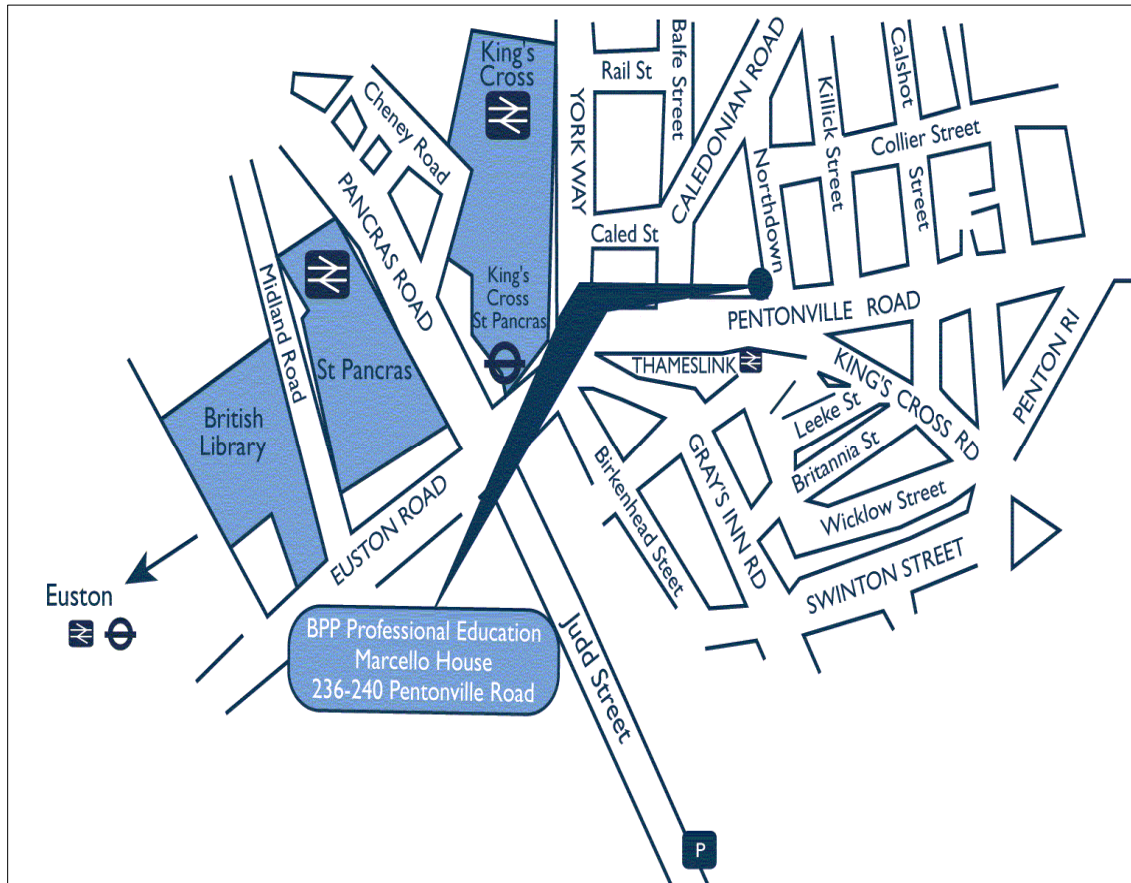

## Tutorial Venue Map

### **Nearest Underground:**

King's Cross St Pancras

Exit King's Cross St Pancras Station.  
With your back to the station, walk left  
up the Pentonville Road.  
BPP is on the corner of Pentonville Road  
and Northdown.