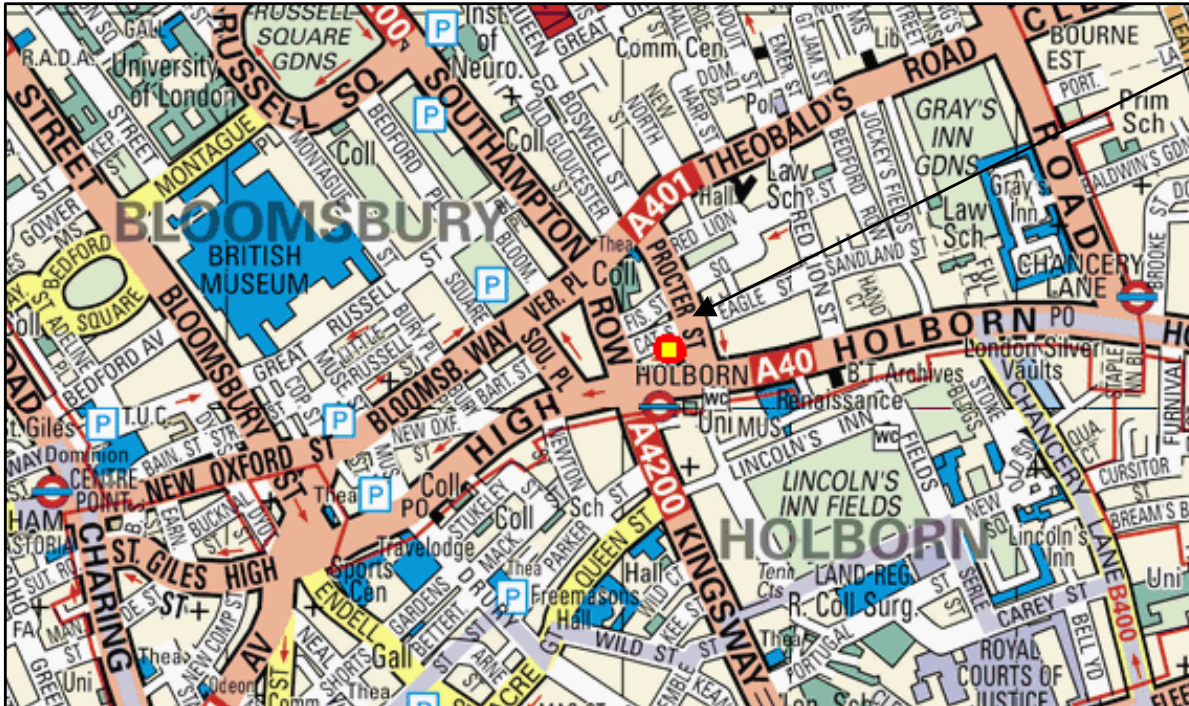

Tutorial Venue Map

BPP Procter House
1 Procter Street
Holborn
London
WC1V 6DW

Tel: 020 7067 2800

From Holborn Tube:

- Take the right hand exit out of Holborn Tube Station (signed High Holborn).
- Cross at traffic lights directly outside tube station to the other side of High Holborn.
- Walk in the direction of Chancery Lane Tube (past McDonalds).
- Take first left up Procter Street (past Jessops).
- Procter House is first building on the left next to the O2 store.
- Our reception is on the 8th floor.