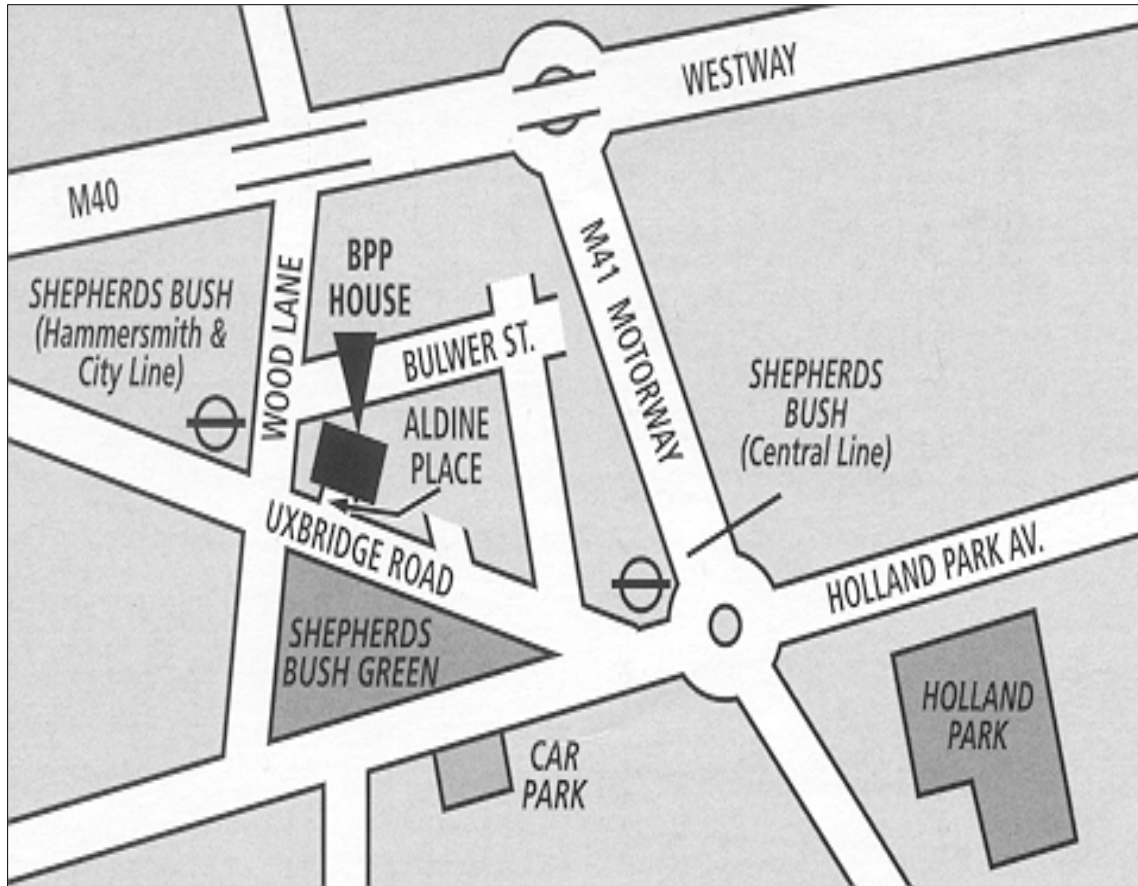

Tutorial Venue Map

BPP Shepherd's Bush
Aldine Place
142-144 Uxbridge Road
Shepherd's Bush Green
London
W12 8AA

Tel: 020 8740 2222

If you exit Hammersmith + City Line station turn left. If you exit Central Line turn right. - Walk along north side of Shepherds Bush Green, look for Nationwide Building Society. BPP is through the tunnel next door to the building society.

Nearest Underground:
Shepherds Bush -
Hammersmith & City, & Central lines

The Actuarial Education Company
on behalf of the Actuarial Profession