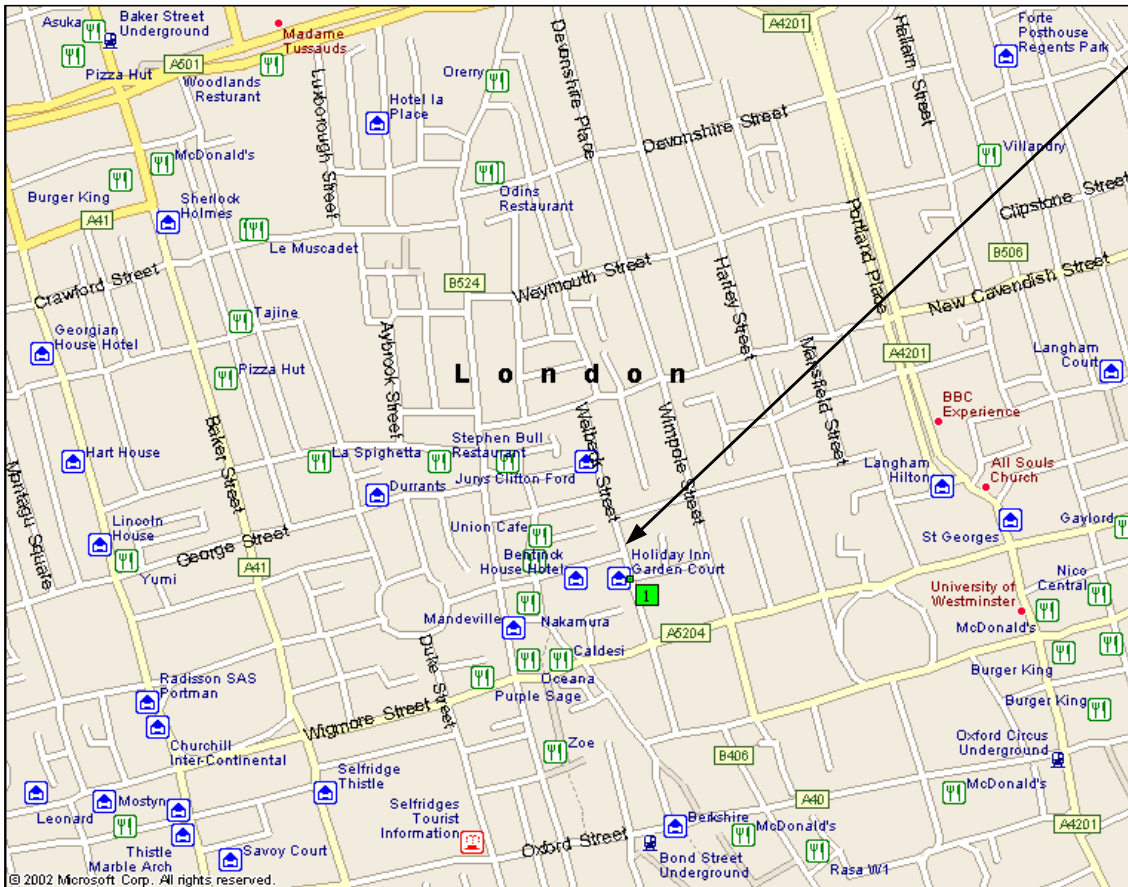

Tutorial Venue Map

Holiday Inn London Oxford Circus
57-59 Welbeck Street
London
W1G 9BL

Tel: 0207 935 4442

The nearest underground station is **Bond Street (Central/Jubilee Line)**. Welbeck Street is situated just behind Debenhams Department Store across the road from the tube station.