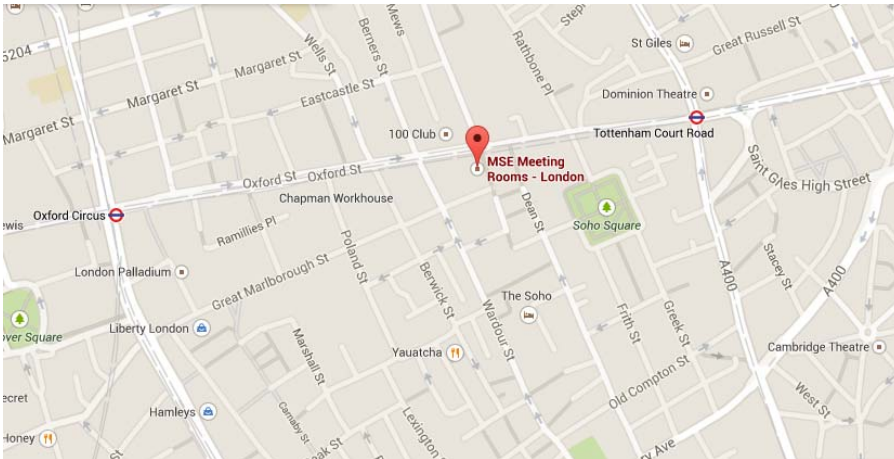

Tutorial Venue Map

MSE Meeting Rooms
103a Oxford Street
London
W1D 2HG

Tel: 0203 4700 295

Tottenham Court Road on the
Northern Line and Oxford Circus
on the Central, Bakerloo and
Victoria Lines.

The Actuarial Education Company
On behalf of **Institute and Faculty of Actuaries**