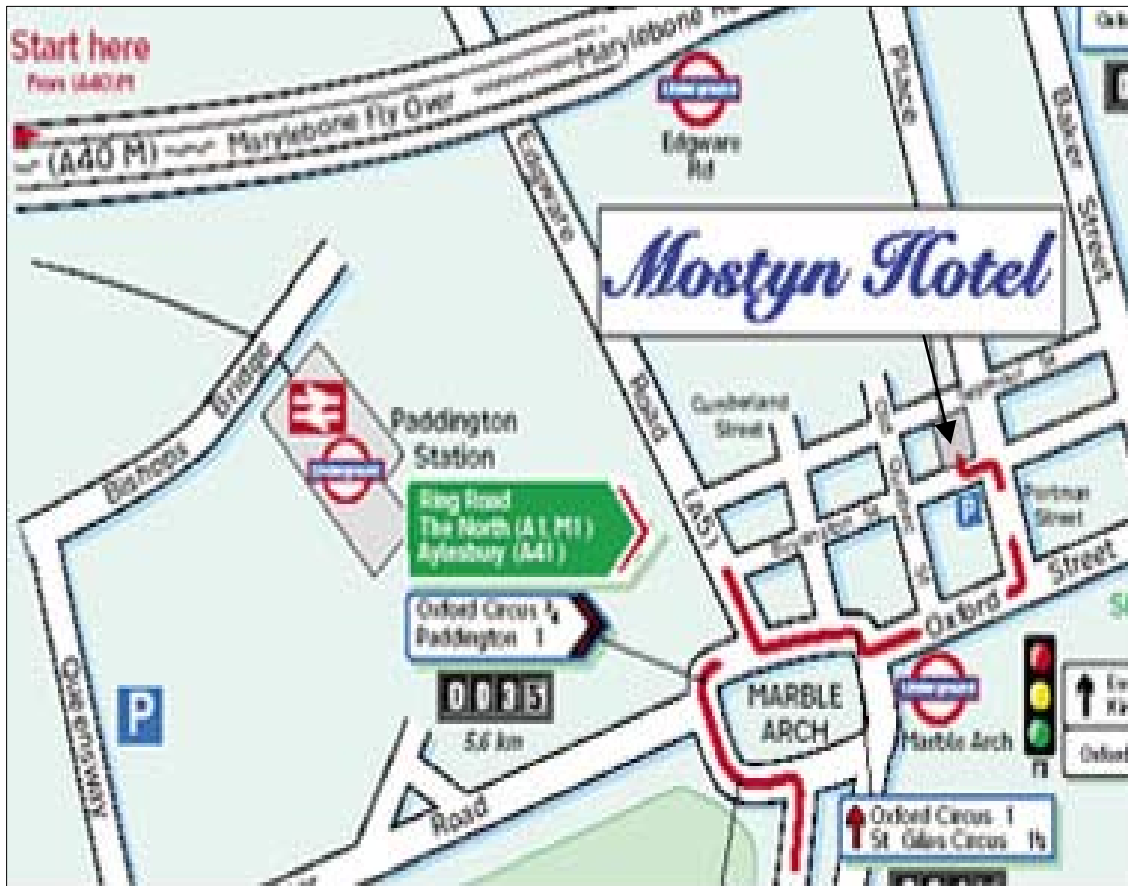

Tutorial Venue Map

Mostyn Hotel,
Marble Arch,
Bryanston Street,
London,
W1H 7BY

Tel: 020 7935 2361

The Actuarial Education Company
on behalf of the Actuarial Profession