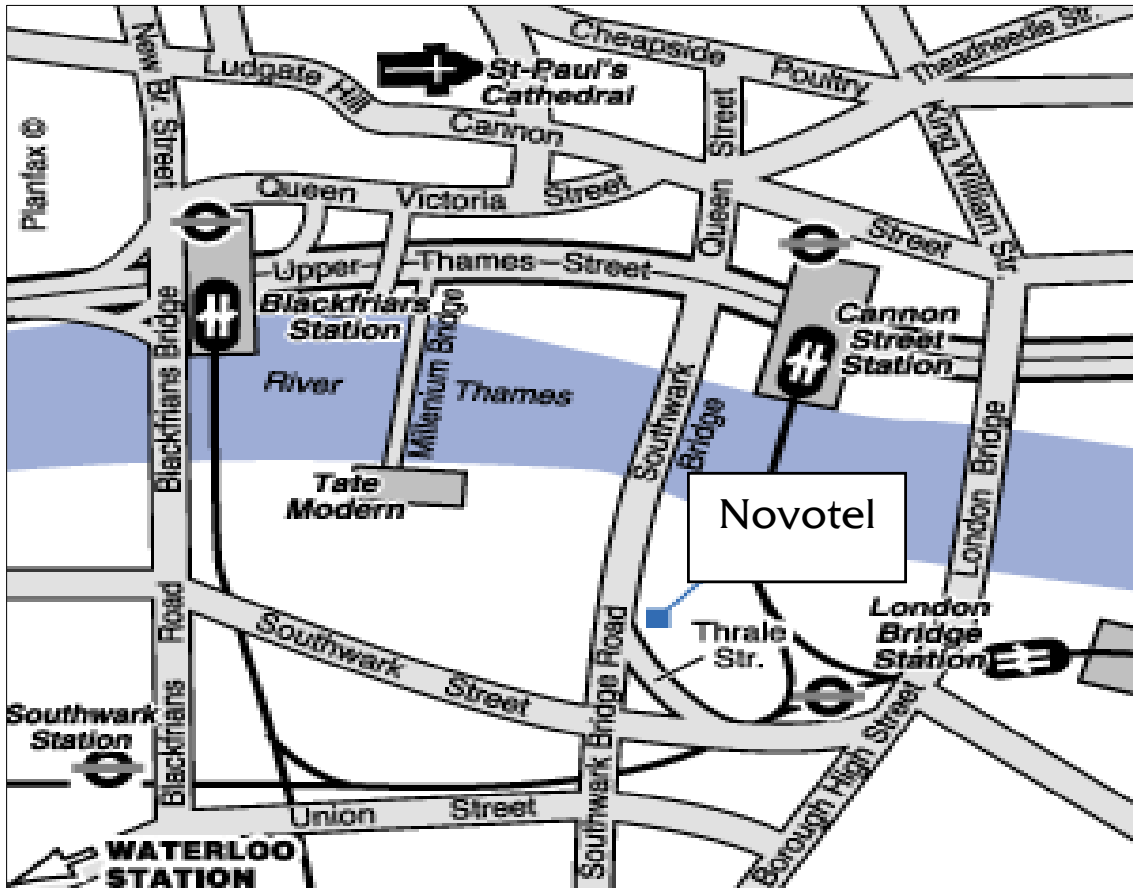

Tutorial Venue Map

Novotel London City South
53-61 Southwark Bridge Road
LONDON
SE1 9HH

Tel: 0207 089 0400

Nearest Underground
London Bridge - Jubilee &
Northern Lines
Southwark - Jubilee Line
Cannon Street - Circle & District
Lines