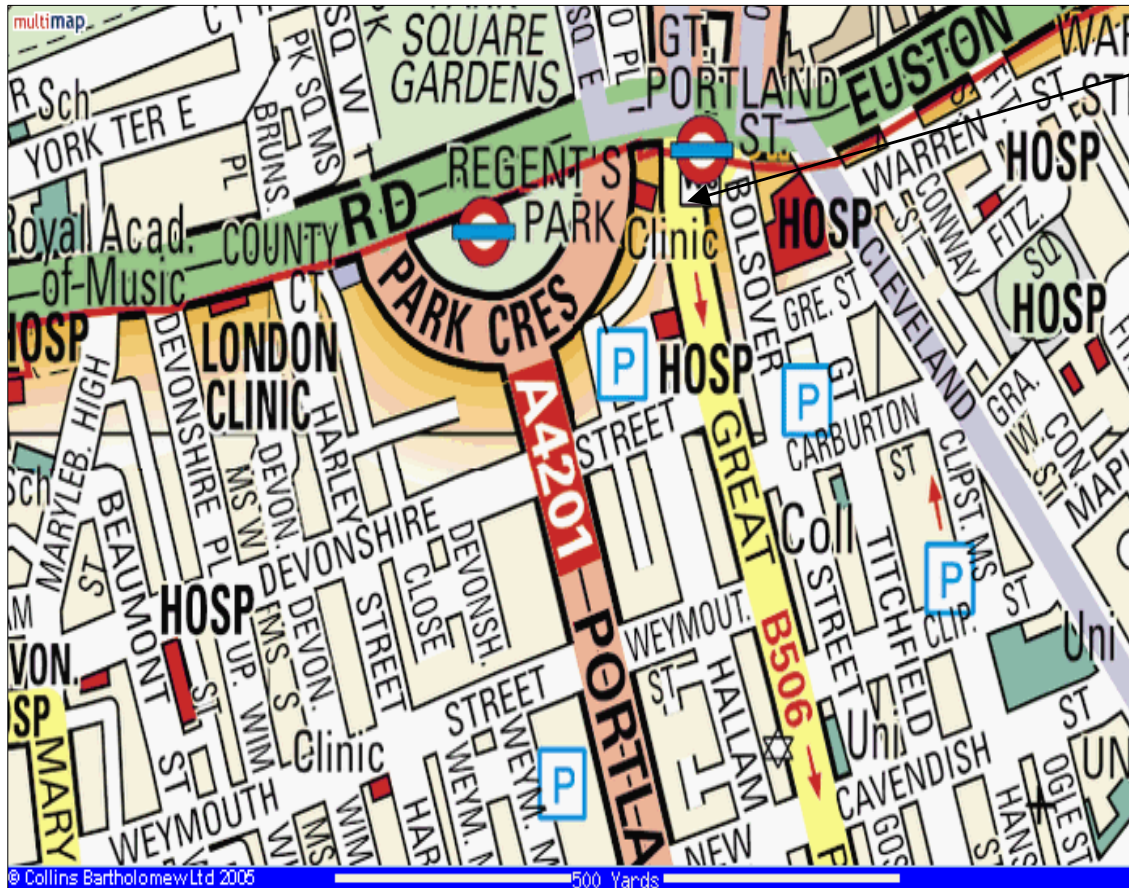

Tutorial Venue Map

Park Crescent Conference Centre
229 Great Portland Street
Regents Park
London
W1W 5PN

Tel: 0207 631 8306

Inside the building labelled
'International Students House'.

The Actuarial Education Company
on behalf of the Actuarial Profession