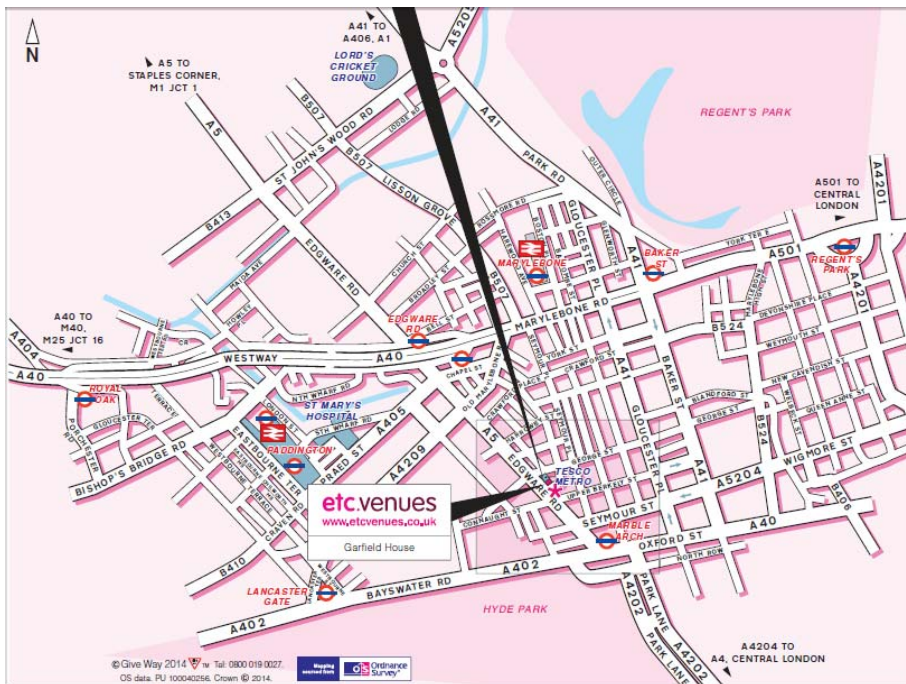

Tutorial Venue Map

etc.venues Marble Arch

Garfield House
86 Edgware Road
London
W2 2EA
Tel: 020 7793 4200

By underground

Central line to Marble Arch Station – when you exit the station, turn right on to Oxford Street and then right again on to Edgware Road walking past the Odeon Cinema. etc.venues Marble Arch is in Garfield House, on the right hand side next to the Tescos.

By train

Paddington station is approximately 20 minutes walk. Use the Praed Street exit and turn left on to Praed Street and continue until you walk on to Edgware Road. Turn right onto Edgware Road and continue towards Marble Arch. etc.venues Marble Arch is at the other end of Edgware Road on the left. Alternatively bus routes 36 or 436 go from outside Paddington on Praed Street and on to Edgware Road and take approximately 10 minutes to Marble Arch.