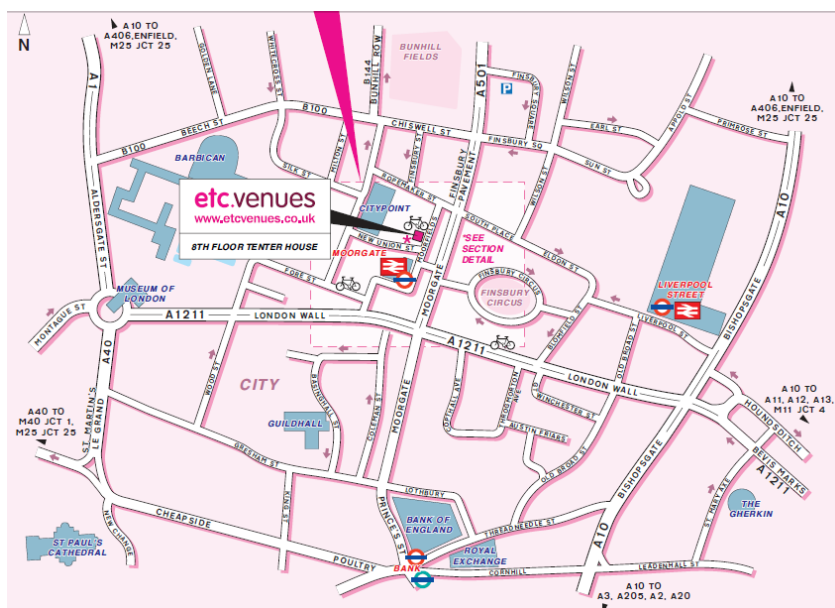

Tutorial Venue Map

etc.venues Tenter House

8th Floor, Tenter House

45 Moorfields

London

EC2Y 9AE

Tel: 020 3011 0850

Underground:

Moorgate Station - Northern, Metropolitan, Circle, Hammersmith and City Lines.

Moorgate has 4 exits and you need to head towards the 2 exits either side of Moorfields Road (these exits are towards the Metropolitan line gates). As you come out onto Moorfields Road you will see a Holland and Barrett store adjacent to the tube station – Tenter House is the next building a few yards further up on the same side of the road, just before the Red Cross building and opposite Boots.