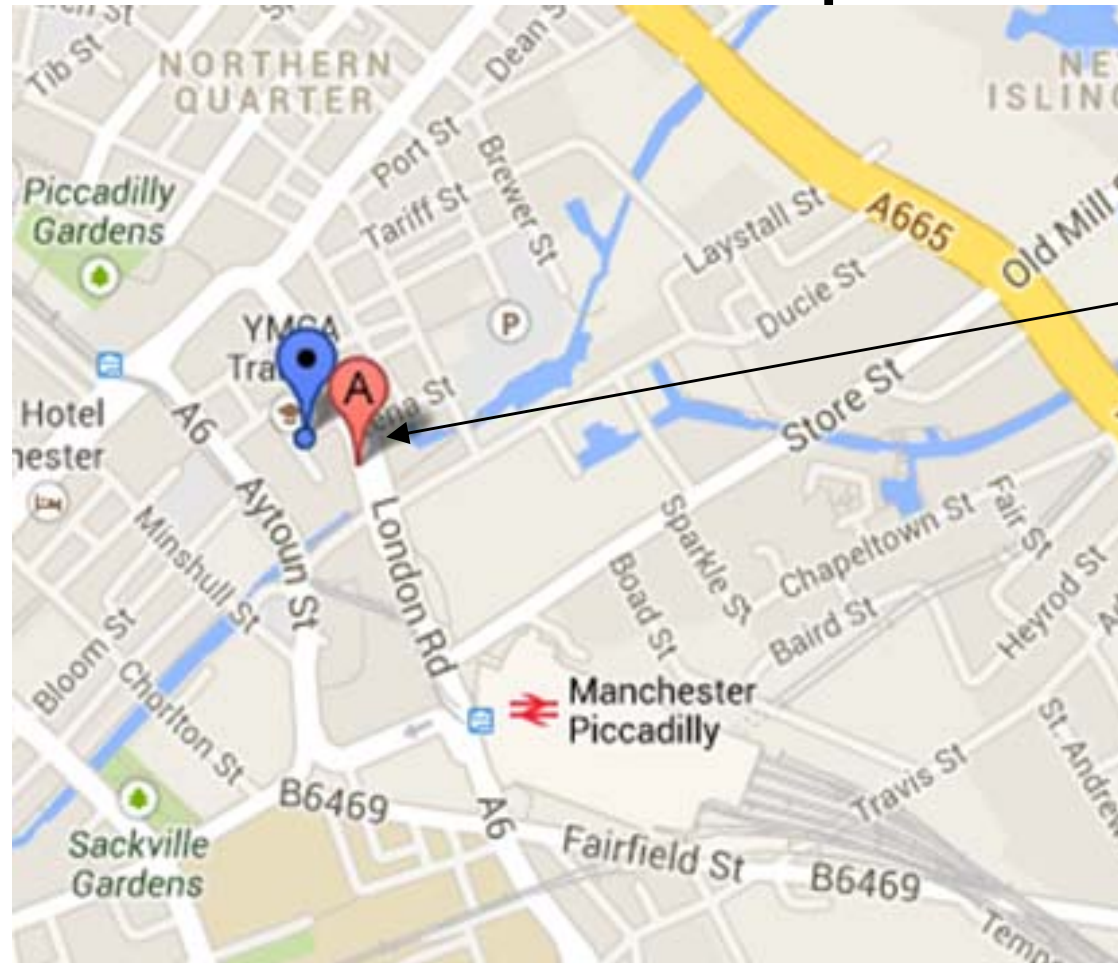

## Tutorial Venue Map

**Malmaison**  
1-3 Piccadilly  
Manchester  
M1 3AQ

084469  
30657  
(ask for  
reception  
option 5)

**The Actuarial Education Company**  
On behalf of Institute and Faculty of Actuaries