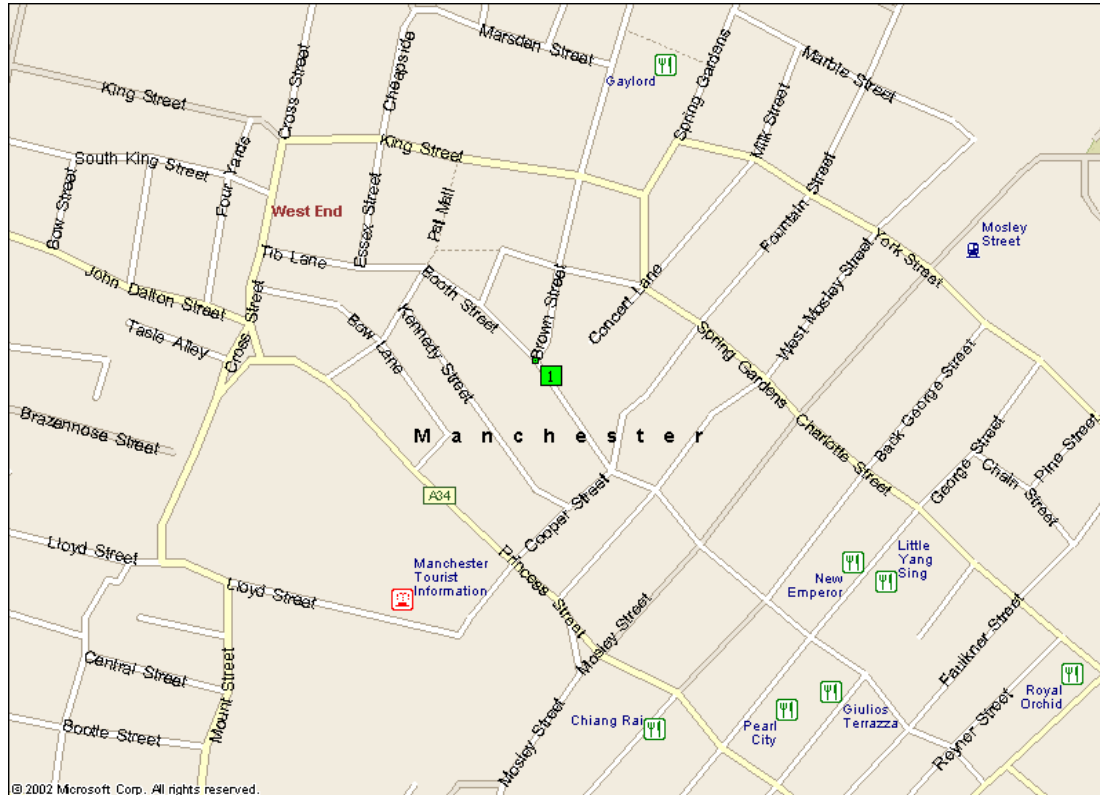

Tutorial Venue Map

Mercer
Belevedere
7th Floor
12 Booth Street
MANCHESTER
M2 4AW

Tel: 0161 832 5688

The Actuarial Education Company
on behalf of the Actuarial Profession