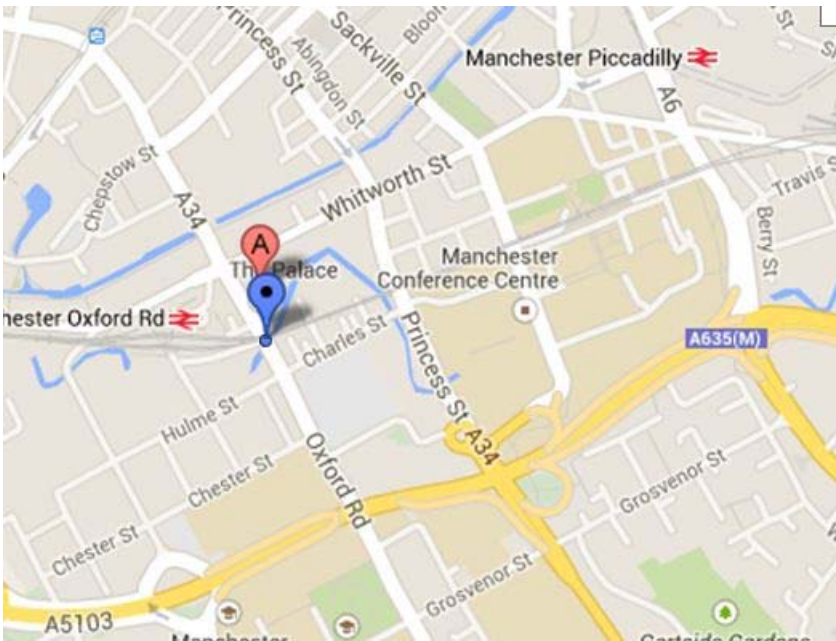

Tutorial Venue Map

Palace Hotel

Oxford Street
Manchester
M60 7HA

Tel: 0161 233 5129

The Actuarial Education Company

On behalf of **Institute and Faculty of Actuaries**