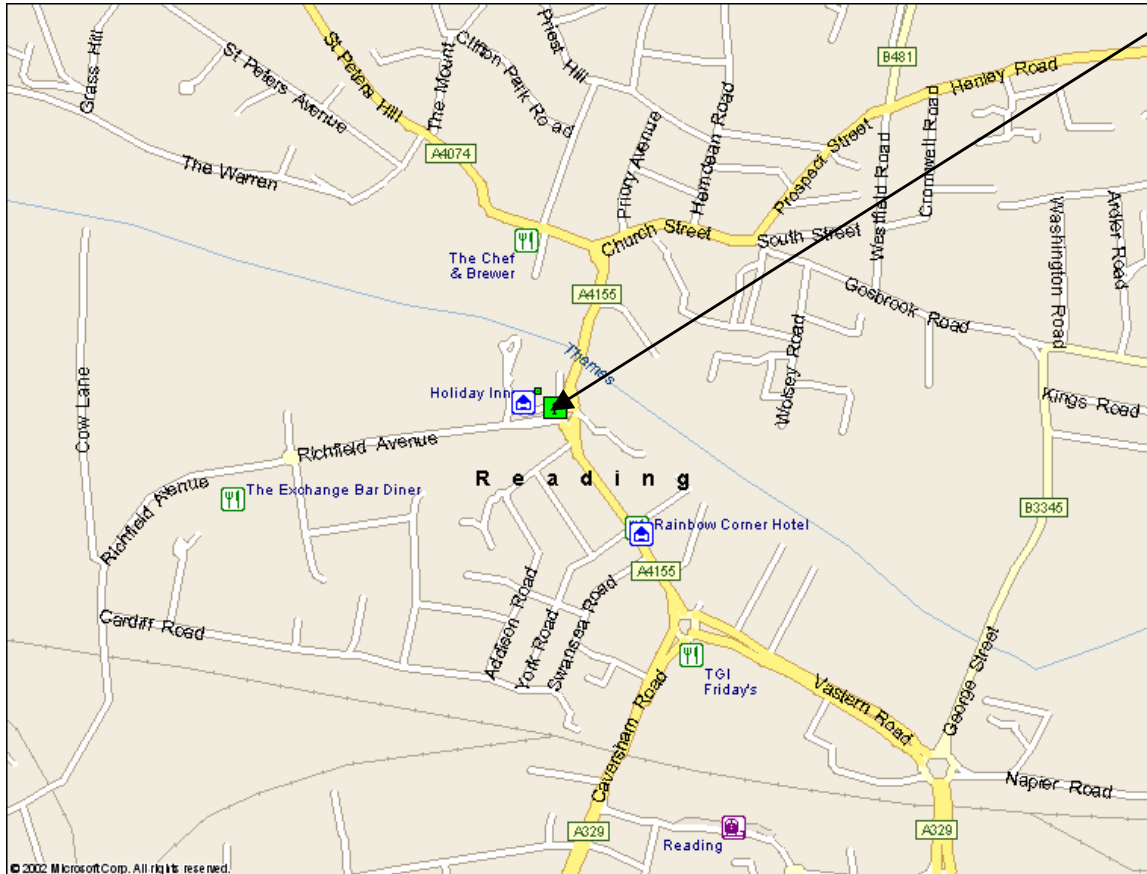

Tutorial Venue Map

Crowne Plaza Reading
Caversham Bridge
Richfield Avenue
Reading
Berks
RG1 8BD

Tel: 0118 9259933

The Actuarial Education Company
on behalf of the Actuarial Profession