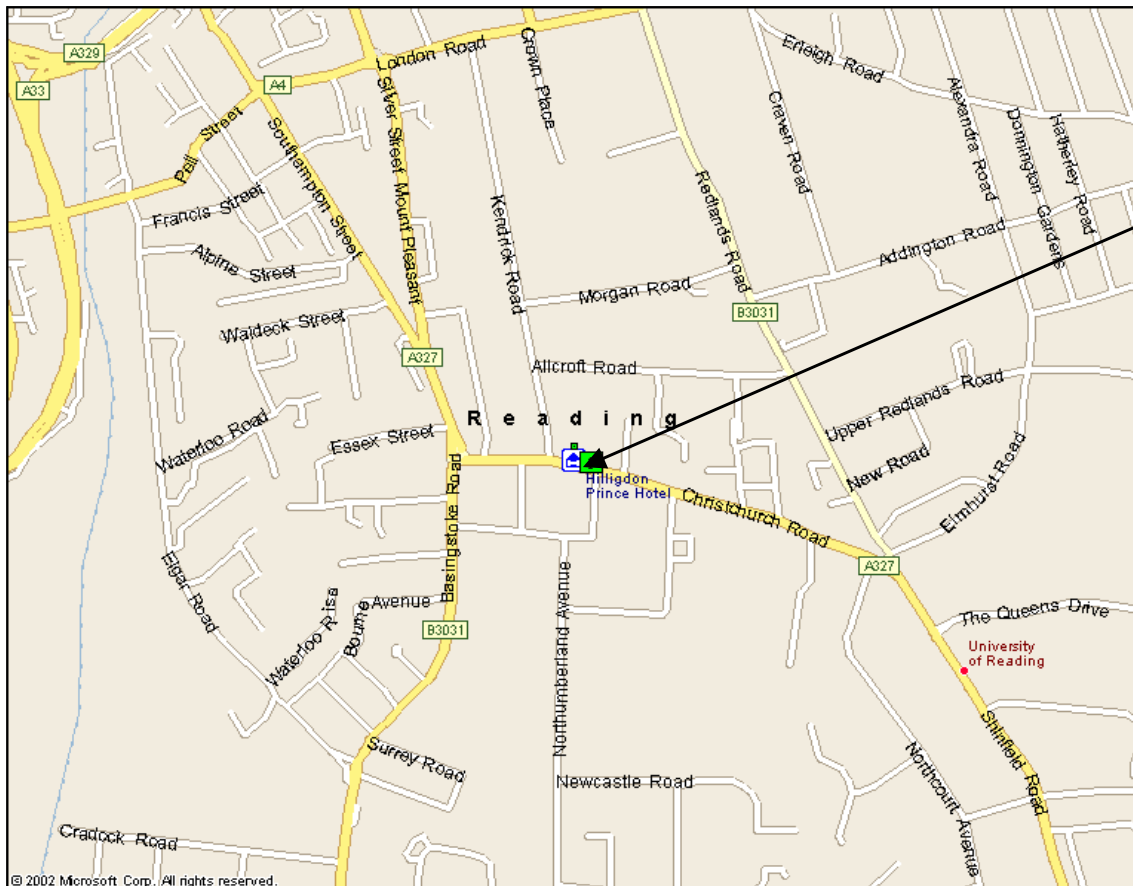

## Tutorial Venue Map

Hillingdon Prince Hotel  
39 Christchurch Road  
Reading  
RG2 7AN

Tel: 0118 931 1311

**The Actuarial Education Company**  
on behalf of the Actuarial Profession