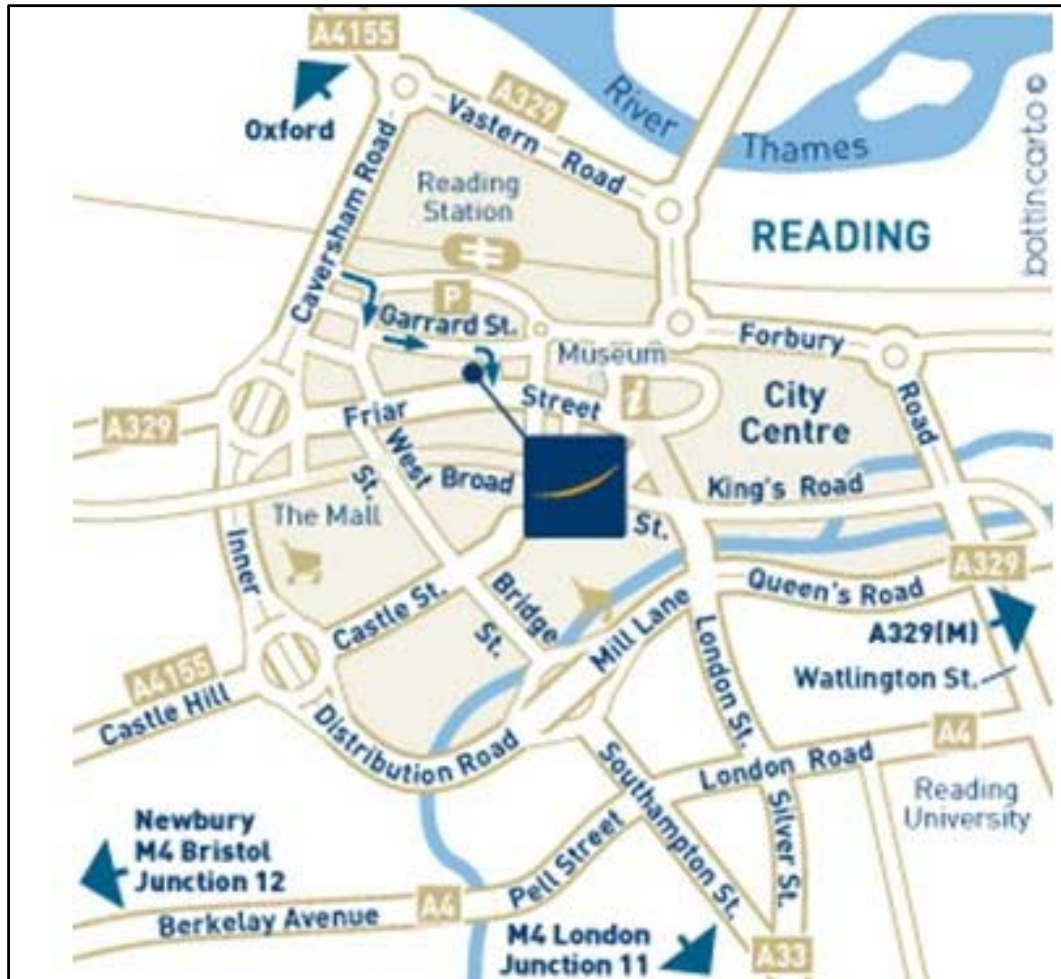

Tutorial Venue Map

Hotel Novotel Reading Centre
25B Friar Street
Reading
RG1 1DP

Tel: 0118 952 2600

The Actuarial Education Company
on behalf of the Actuarial Profession