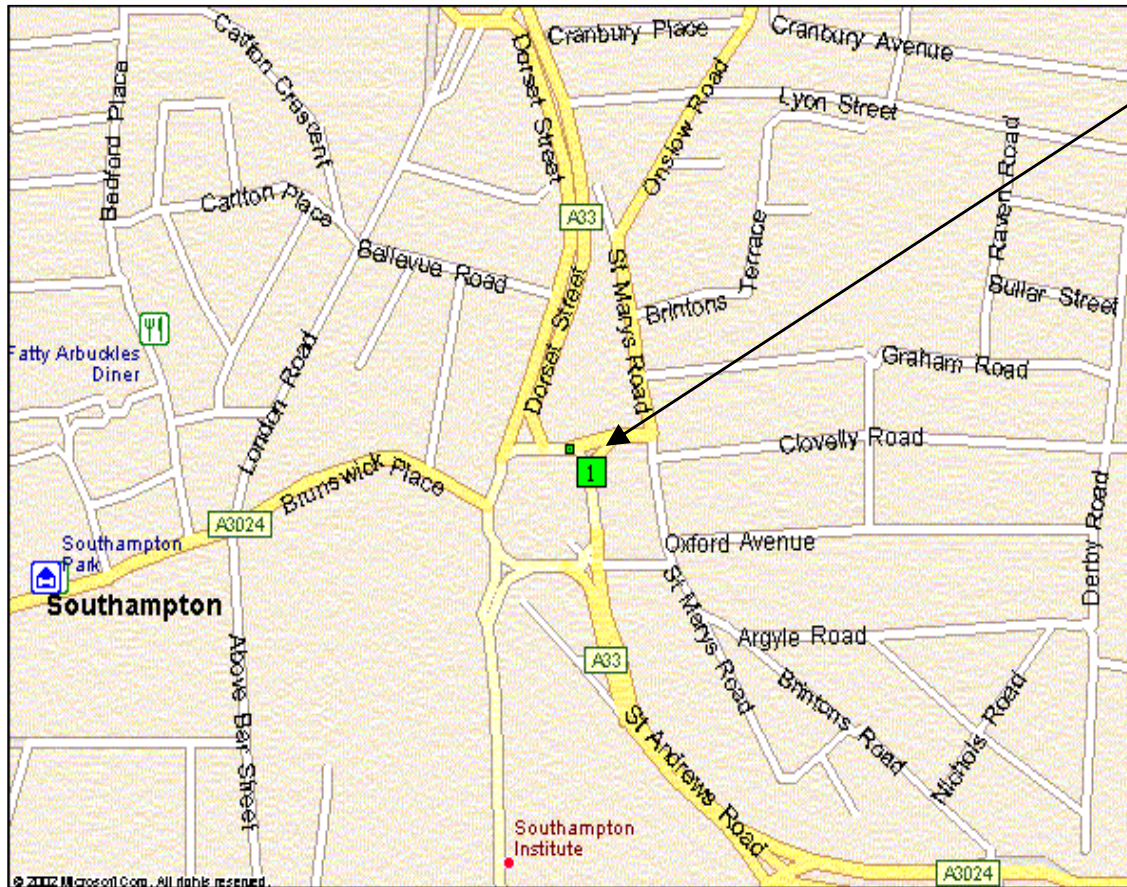

## Tutorial Venue Map

**Jurys Inn Southampton**  
1 Charlotte Place  
Southampton  
SO14 0TB

Tel: 02380 371 111

**The Actuarial Education Company**  
on behalf of the Actuarial Profession