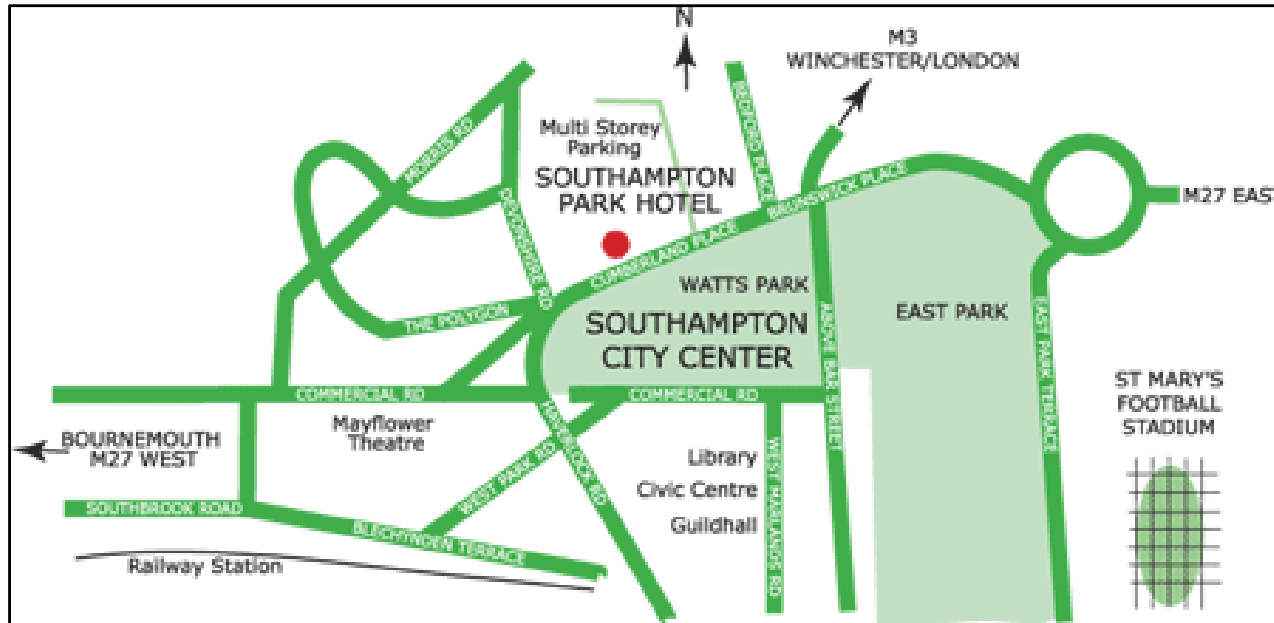

## Tutorial Venue Map

Southampton Park Hotel  
Cumberland Place  
Southampton  
Hants  
SO15 2WY

Tel: 02380 343 343

**The Actuarial Education Company**  
on behalf of the Actuarial Profession